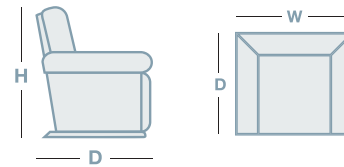

FEATURES & OPTIONS

- Available in fabric & leather

IN THE RANGE

W D H

	Rocker Recliner	840mm	970mm	1055mm
	Glideaway Recliner/Power	840mm	970mm	1055mm
	Power XR Recliner	840mm	980mm	1055mm
	Power XR+ Recliner	840mm	1015mm	1055mm
	Large Rocker Recliner	865mm	965mm	1080mm
	Large XR Rocker Recliner	865mm	965mm	1080mm
	Large XR+ Rocker Recliner	875mm	1080mm	1145mm
	XL Rocker Recliner	930mm	990mm	1170mm
	XL XR Rocker Recliner	930mm	990mm	1170mm
	XL XR+ Rocker Recliner	930mm	1070mm	1205mm
	Platinum Lift	850mm	990mm	1145mm

HOW TO MEASURE

	2 Seater	1360mm	965mm	1055mm
	2 Seater Glideaway	1380mm	980mm	1055mm
	2 Seater Twin Recliner	1475mm	965mm	1040mm
	3 Seater	1870mm	965mm	1055mm
	3 Seater Glideaway	2005mm	980mm	1055mm
	3 Seater Twin Recliner	1980mm	965mm	1040mm