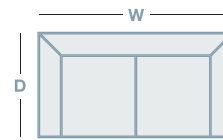

FEATURES & OPTIONS

- Available in fabric & leather

IN THE RANGE

W D H

	Rocker Recliner	840mm	970mm	1055mm
	Glideaway Recliner/Power	840mm	970mm	1055mm
	Power XR Recliner	840mm	980mm	1055mm
	Power XR+ Recliner	840mm	1015mm	1055mm
	Large Rocker Recliner	865mm	965mm	1080mm
	Large XR Rocker Recliner	865mm	965mm	1080mm
	Large XR+ Rocker Recliner	875mm	1080mm	1145mm
	XL Rocker Recliner	930mm	990mm	1170mm
	XL XR Rocker Recliner	930mm	990mm	1170mm
	XL XR+ Rocker Recliner	930mm	1070mm	1205mm
	Platinum Lift	850mm	990mm	1145mm

HOW TO MEASURE

	2 Seater	1360mm	965mm	1055mm
	2 Seater Glideaway	1380mm	980mm	1055mm
	2 Seater Twin Recliner	1475mm	965mm	1040mm
	3 Seater	1870mm	965mm	1055mm
	3 Seater Glideaway	2005mm	980mm	1055mm
	3 Seater Twin Recliner	1980mm	965mm	1040mm