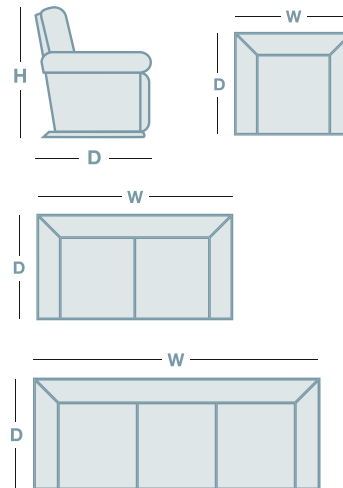

Additional adjustable headrest functionality allows you adjust for support when required or keep flat, for a more streamlined appearance. Upholstered in our luxurious full grain Milan leather, the Phoenix is sure to make a statement. Available as a 3 Seater Corner Chaise or 3 Seater Chaise – Compact seating solutions, perfect for smaller living spaces.

FEATURES & OPTIONS

- Discreet 2 button control panel hidden between seat cushion and sofa arm
- Manual adjustable headrest on all seats
- Adjustable headrest support when required or keep flat for a more contemporary appearance
- Extended footrest for complete support
- Compact seating solutions with raised profiles - suitable for smaller living spaces
- Also available as a chaise modular

IN THE RANGE

	W	D	H
 2.5 Seater Power Motion + Chaise LHF/RHF	2650mm	1680mm	970mm
 2.5 Seater Power Motion LHF/RHF + Corner Chaise	2780mm	2230mm	970mm

HOW TO MEASURE

CONNECT WITH US

www.la-z-boy.co.nz • www.la-z-boy.com.au

LA Z BOY®

Coverings: Product image may depict coverings that are no longer available or differ from actual color. For current covering options please contact your local retailer.

Dimensions: Please note that variations in dimensions and appearance can occur. Construction differences in upholstery covering (fabric and leather) can cause variances in dimensions. All dimensions are shown in millimeters. Measurements quoted are a guide only. Please confirm details with your local retailer before ordering.