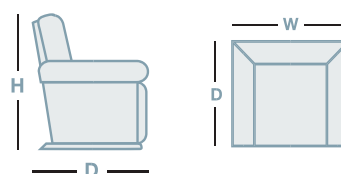

MASSAGE

- Power adjustable headrest
- Power (air) adjustable lumbar support
- Soft air massage - 3 massage modes: pulse, wave, and loop
- Heated seat
- Independently operated back and footrest

IN THE RANGE

W D H

HOW TO MEASURE

Oslo Standard Lift

770mm 920mm 1000mm

Oslo Standard Lift Plus

770mm 920mm 1000mm

Oslo Large Lift

830mm 960mm 1020mm

Oslo Large Lift Plus

830mm 960mm 1020mm

CONNECT WITH US

www.la-z-boy.com.au

Coverings: Product image may depict coverings that are no longer available or differ from actual colour. For current covering options please contact your local retailer.