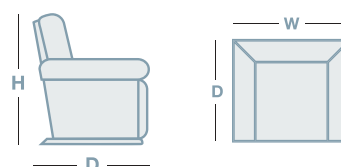

OSLO

OVERVIEW

Rest, Relax and Recharge on the Oslo Nordic Recliner. Designed for full-body support with a dynamic lumbar support system that automatically adjusts as you recline, allowing you to sink deeper into the chair. The Oslo Nordic Recliner is sure to please. Available in two sizes, standard and large.

FEATURES

- Available in leather
- Available in 2 sizes - standard and large
- Available in power and manual version
- Battery power back-up
- Glider function

HOW TO MEASURE

IN THE RANGE

		W	D	H
	Oslo Standard Recliner	770mm	920mm	1000mm
	Oslo Standard Power Recliner	770mm	920mm	1000mm
	Oslo Large Recliner	830mm	960mm	1020mm
	Oslo Large Power Recliner	830mm	960mm	1020mm