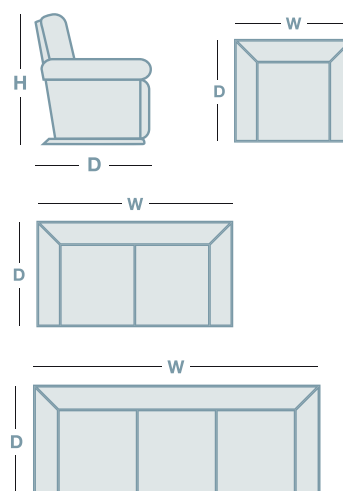

HOW TO MEASURE

CONNECT WITH US

www.la-z-boy.co.nz • www.la-z-boy.com.au

L A Z B O Y®

Coverings: Product image may depict coverings that are no longer available or differ from actual color. For current covering options please contact your local retailer.

Dimensions: Please note that variations in dimensions and appearance can occur. Construction differences in upholstery covering (fabric and leather) can cause variances in dimensions. All dimensions are shown in millimeters. Measurements quoted are a guide only. Please confirm details with your local retailer before ordering.

Product illustrations: The product images shown are for illustration purposes only and may not be an exact representation of the product. Please confirm details with your local retailer before ordering.