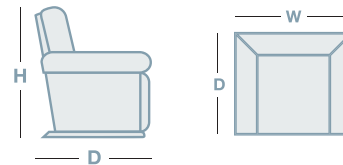

NOVA

OVERVIEW

The multifunctional Nova Power Nordic Recliner. True independence at a touch of a button that puts you in charge of your customised comfort. Optional gliding, reclining, and swivelling functions. Upgrade to Power Plus and enjoy a power-adjustable headrest. The Nova offers you total luxury. Available in 2 sizes. Standard and large.

FEATURES & OPTIONS

- 240 degree swivel
- Soothing soft glide
- Dynamic Lumbar Support
- Power Recline
- Power Adjustable Headrest

HOW TO MEASURE

IN THE RANGE

	W	D	H
 Power Recliner/Power+	770mm	920mm	1000mm
 Large Power Recliner/Power+	830mm	960mm	1020mm