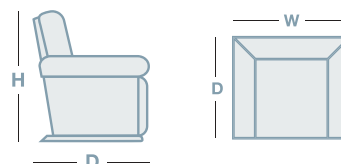

NEILSON

OVERVIEW

Relax and recline in style on the Neilson, a stylish yet comfortable sofa for your home featuring power recline and power adjustable headrests plus comfy padded arm rests.

FEATURES & OPTIONS

- Available in leather

HOW TO MEASURE

IN THE RANGE

	W	D	H
 Power Recliner w/Pr HR's	1065mm	980mm	1045mm
 2.5 Str Power Recliner w/Pr HR's	1675mm	980mm	1045mm
 3 Str Power Recliner w/Pr HR's	2275mm	980mm	1045mm