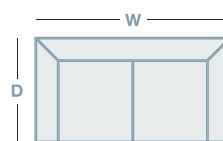

- Available in leather

HOW TO MEASURE

IN THE RANGE

	W	D	H
 Power Recliner w/Pr HR's	1065mm	980mm	1045mm
 2.5 Str Power Recliner w/Pr HR's	1675mm	980mm	1045mm
 3 Str Power Recliner w/Pr HR's	2275mm	980mm	1045mm