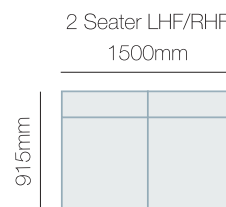

## IN THE RANGE

	W	D	H
 Nash Armchair	1170mm	915mm	775mm
 Nash 2.5 Seater	2060mm	915mm	775mm
 Nash 3.5 Seater	2515mm	915mm	775mm
Nash Modular Pieces			775mm

## HOW TO MEASURE