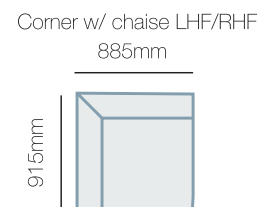

## IN THE RANGE

	W	D	H
 Nash Armchair	1170mm	915mm	775mm
 Nash 2.5 Seater	2060mm	915mm	775mm
 Nash 3.5 Seater	2515mm	915mm	775mm
Nash Modular Pieces			775mm

## HOW TO MEASURE