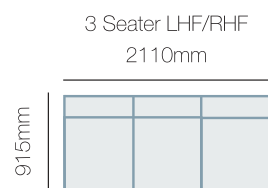

## IN THE RANGE

	W	D	H
 Nash Armchair	1170mm	915mm	775mm
 Nash 2.5 Seater	2060mm	915mm	775mm
 Nash 3.5 Seater	2515mm	915mm	775mm
Nash Modular Pieces			775mm

## HOW TO MEASURE