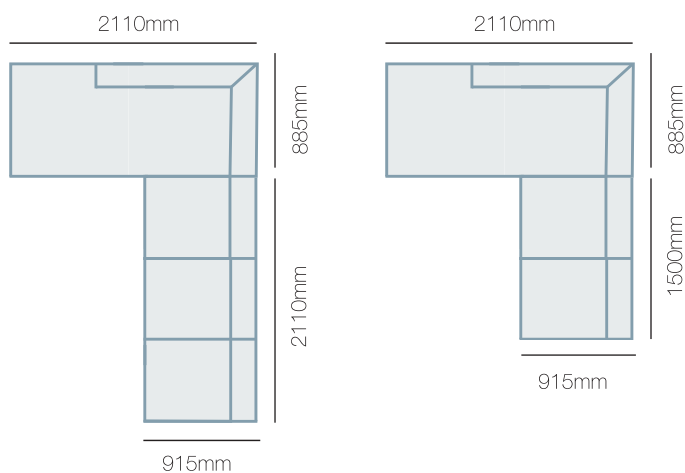

## IN THE RANGE

	W	D	H
 Nash Armchair	1170mm	915mm	775mm
 Nash 2.5 Seater	2060mm	915mm	775mm
 Nash 3.5 Seater	2515mm	915mm	775mm
Nash Modular Pieces			775mm

## HOW TO MEASURE