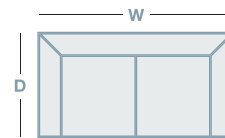

HOW TO MEASURE