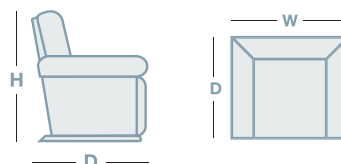

## OVERVIEW

The Napier Lift is a compact version of the Conroy Lift. A functional lift and recline chair with timber hand grips to aid in entry and exit from the chair. This waterfall pillowed back lift chair is easy to control with convenient size buttons. With just a touch of a finger choose full recline or varying positions. This secure and quiet operational lift chair raises the footrest before the back reclines. Offered in both fabric and leather.

## FEATURES & OPTIONS

- Timber paws for easy grip
- Two button hand control – easy to control with convenient size buttons
- Footrest raises before the back reclines
- Choose fully recline or vary positions with a touch of a finger
- Side pocket storage

## HOW TO MEASURE