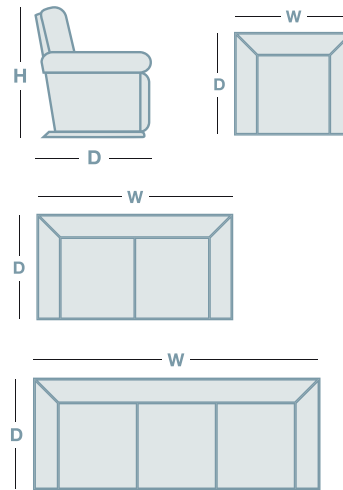

## OVERVIEW

Get powered up with the Monroe! This modern mid-century sofa range has the power to put your feet up and recline at the touch of a button. Plus, with the sleek USB ports providing you with the ability to charge your device, while you comfortably sit back and relax. Featuring uniquely splayed arms, which are mirrored by the splayed angle of the matte black metal legs and a high back to provide full back and shoulder support - this is comfort, function and style at its best. Make it yours with your choice of fabrics and leathers.

## FEATURES & OPTIONS

- Power recline
- Power adjustable headrest
- USB port
- Unique combination of sleek, compact styling and a generous seat width that will appeal to a wide range of consumers
- High Back- great for broader/ taller person
- Compact look
- Soft comfort

## HOW TO MEASURE

## IN THE RANGE

	W	D	H
 Power Recliner	940mm	890mm	760mm
 2.5 Seater Twin Pwr Recliner	1500mm	890mm	760mm
 3 Seater Twin Pwr Recliner	2080mm	890mm	760mm