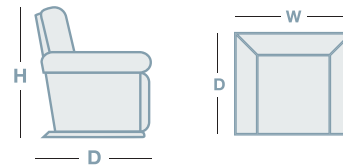

MIRA

OVERVIEW

The Mira Range is the sister to our family favorite, the Eden. It's updated style allows the Mira to blend into just about any room. Featuring a bullnose (rounded edge) seat and rounded track arms to cradle your body in comfort without a big, bulky silhouette. Make it yours with your choice of fabrics and leathers.

FEATURES & OPTIONS

HOW TO MEASURE

IN THE RANGE

	W	D	H
 Mira Rocker Recliner	790mm	950mm	1035mm
 Mira Large Rocker Recliner	815mm	955mm	1095mm
 Mira XL Rocker Recliner	865mm	1015mm	1145mm
 Mira 2 Seater	1260mm	980mm	1055mm
 Mira 3 Seater	1780mm	980mm	1055mm