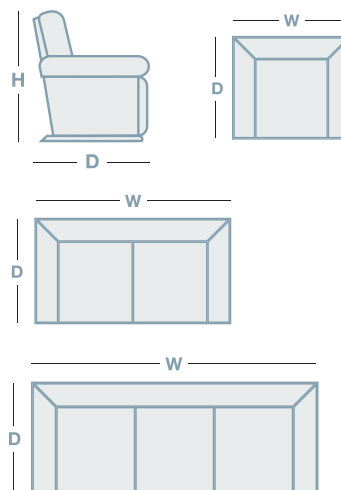

MICHIGAN

OVERVIEW

Look closely at the Michigan duo® Recliner and you'll find this sophisticated piece has the unexpected power to recline. The Michigan is cleanly tailored, with padded outer arms, back and decorative wooden legs. On the outside arms, dual controllers let you recline and raise the legrests with ease including the headrest. Built-in USB ports charge your mobile phone. Make it yours with your choice of fabrics and leathers.

FEATURES & OPTIONS

- Brown feet as standard
- Custom your look to suit your decor with different colour feet options on offer
- Power recline
- Power headrest
- Home button
- USB port - phone only

IN THE RANGE

	W	D	H
 Power Recliner	840mm	990mm	1015mm
 2.5 Seater Twin Pwr Recliner	1370mm	990mm	1015mm
 3 Seater Twin Pwr Recliner	1855mm	990mm	1015mm

HOW TO MEASURE

CONNECT WITH US

www.la-z-boy.co.nz • www.la-z-boy.com.au