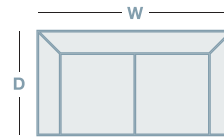

KENNEDY

OVERVIEW

Generously scaled and cushioned with extra-wide seats, the Kennedy power modular takes relaxation to a new level of comfort. Flared pillow top arms gently envelop your body as you lounge. Casually styled for today's busy families, the Kennedy modular features a tufted back design that looks great in any room.

FEATURES & OPTIONS

- 6 Piece Power Modular
- A variety of pieces can be configured to any room size or shape
- Customisable with your choice of fabrics and leathers

HOW TO MEASURE

IN THE RANGE

	W	D	H
Modular			970mm

MODULAR

1.5 Pwr Rec LHF/RHF	Corner	Armless 1.5 Seater/Rec/Pwr Rec	Chaise w/cnr LHF/RHF	Console
1050mm	1120mm	800mm	1050mm	350mm

CONNECT WITH US

www.la-z-boy.co.nz • www.la-z-boy.com.au

LA Z BOY®

Coverings: Product image may depict coverings that are no longer available or differ from actual colour. For current covering options please contact your local retailer.