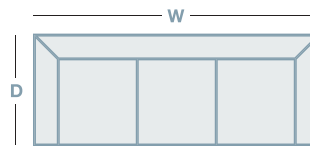

KENNEDY

OVERVIEW

Generously scaled and cushioned with extra-wide seats, the Kennedy power modular takes relaxation to a new level of comfort. Flared pillow top arms gently envelop your body as you lounge. Casually styled for today's busy families, the Kennedy modular features a tufted back design that looks great in any room.

FEATURES & OPTIONS

- 6 Piece Power Modular
- A variety of pieces can be configured to any room size or shape
- Customisable with your choice of fabrics and leathers

HOW TO MEASURE

IN THE RANGE

	W	D	H
Modular			970mm

MODULAR

1.5 Pwr Rec LHF/RHF	Corner	Armless 1.5 Seater/Rec/Pwr Rec	Chaise w/cnr LHF/RHF	Console
1050mm	1120mm	800mm	1050mm	350mm

CONNECT WITH US

www.la-z-boy.co.nz • www.la-z-boy.com.au

LA Z BOY®

Coverings: Product image may depict coverings that are no longer available or differ from actual colour. For current covering options please contact your local retailer.