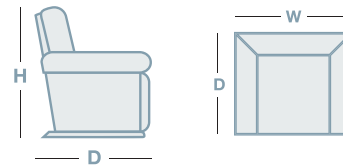

FEATURES & OPTIONS

- 6 Piece Power Modular
- A variety of pieces can be configured to any room size or shape
- Customisable with your choice of fabrics and leathers

HOW TO MEASURE

IN THE RANGE

	W	D	H
Modular			970mm

MODULAR

1.5 Pwr Rec LHF/RHF	Corner	Armless 1.5 Seater/Rec/Pwr Rec	Chaise w/cnr LHF/RHF	Console
1050mm	1120mm	800mm	1050mm	350mm

CONNECT WITH US

www.la-z-boy.co.nz • www.la-z-boy.com.au

LA Z BOY®

Coverings: Product image may depict coverings that are no longer available or differ from actual colour. For current covering options please contact your local retailer.