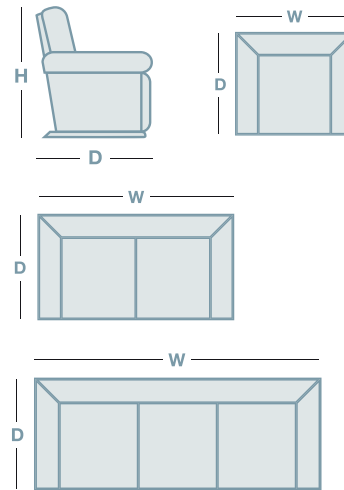

HOW TO MEASURE

CONNECT WITH US

www.la-z-boy.co.nz • www.la-z-boy.com.au

LA Z BOY®

Coverings: Product image may depict coverings that are no longer available or differ from actual color. For current covering options please contact your local retailer.

Dimensions: Please note that variations in dimensions and appearance can occur. Construction differences in upholstery covering (fabric and leather) can cause variances in dimensions. All dimensions are shown in millimeters. Measurements quoted are a guide only. Please confirm details with your local retailer before ordering.

Product illustrations: The product images shown are for illustration purposes only and may not be an exact representation of the product. Please confirm details with your local retailer before ordering.