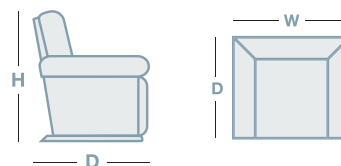

Features a channel-stitched back and warmly finished open bentwood arms.

IN THE RANGE

W D H

Rocker Recliner 690mm 890mm 1030mm

Glideaway Recliner 750mm 900mm 1030mm

Power XR Recliner 690mm 890mm 1030mm

Rocker Recliner w/adj. HR 690mm 1005mm 1055mm

XL Rocker Recliner 760mm 1030mm 1130mm

XL Rocker Recliner w/adj. HR 760mm 1060mm 1130mm

Bronze Lift Chair 690mm 890mm 1015mm

XL Bronze Lift Chair 720mm 1025mm 1150mm

2 Seater 1205mm 940mm 1015mm

2 Seater Glideaway 1460mm 890mm 1030mm

3 Seater 1715mm 940mm 1015mm

3 Seater Glideaway 2030mm 890mm 1030mm

HOW TO MEASURE

CONNECT WITH US

www.la-z-boy.co.nz • www.la-z-boy.com.au

LA Z BOY®
Live life Comfortably.®

Coverings: Product image may depict coverings that are no longer available or differ from actual colour. For current covering options please contact your local retailer.