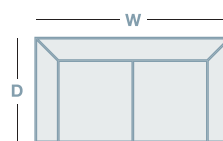

Features a channel-stitched back and warmly finished open bentwood arms.

IN THE RANGE

W D H

Rocker Recliner 690mm 890mm 1030mm

Glideaway Recliner 750mm 900mm 1030mm

Power XR Recliner 690mm 890mm 1030mm

Rocker Recliner w/adj. HR 690mm 1005mm 1055mm

XL Rocker Recliner 760mm 1030mm 1130mm

XL Rocker Recliner w/adj. HR 760mm 1060mm 1130mm

Bronze Lift Chair 690mm 890mm 1015mm

XL Bronze Lift Chair 720mm 1025mm 1150mm

2 Seater 1205mm 940mm 1015mm

2 Seater Glideaway 1460mm 890mm 1030mm

3 Seater 1715mm 940mm 1015mm

3 Seater Glideaway 2030mm 890mm 1030mm

HOW TO MEASURE

CONNECT WITH US

www.la-z-boy.co.nz • www.la-z-boy.com.au

LA Z BOY®
Live life Comfortably.®

Coverings: Product image may depict coverings that are no longer available or differ from actual colour. For current covering options please contact your local retailer.