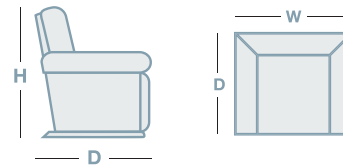

FEATURES & OPTIONS

- Independent adjustable power headrest and for additional cost power lumbar support
- Dual power reclining end seats that move independently at the touch of a button
- Zero gravity recline
- Easy to locate power buttons on outside arm
- Built in USB ports mean you'll always be connected
- Customise in your choice of fabric or leather textiles

IN THE RANGE

	W	D	H
 Power Recliner	1030mm	1040mm	1055mm
 Twin Power Reclining 2.5 Seater	1590mm	1040mm	1055mm
 Twin Power Reclining 3 Seater	2145mm	1040mm	1055mm

HOW TO MEASURE

CONNECT WITH US

www.la-z-boy.co.nz • www.la-z-boy.com.au

LA Z BOY®

Coverings: Product image may depict coverings that are no longer available or differ from actual colour. For current covering options please contact your local retailer.

Dimensions: Please note that variations in dimensions and appearance can occur. Construction differences in upholstery covering (fabric and leather) can cause variances in dimensions. All dimensions are shown in millimeters. Measurements quoted are a guide only. Please confirm details with your local retailer before ordering.