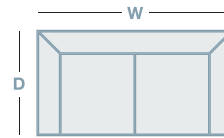

FEATURES & OPTIONS

- Independent adjustable power headrest and for additional cost power lumbar support
- Dual power reclining end seats that move independently at the touch of a button
- Zero gravity recline
- Easy to locate power buttons on outside arm
- Built in USB ports mean you'll always be connected
- Customise in your choice of fabric or leather textiles

IN THE RANGE

	W	D	H
 Power Recliner	1030mm	1040mm	1055mm
 Twin Power Reclining 2.5 Seater	1590mm	1040mm	1055mm
 Twin Power Reclining 3 Seater	2145mm	1040mm	1055mm

HOW TO MEASURE

CONNECT WITH US

www.la-z-boy.co.nz • www.la-z-boy.com.au

LA Z BOY®

Coverings: Product image may depict coverings that are no longer available or differ from actual colour. For current covering options please contact your local retailer.

Dimensions: Please note that variations in dimensions and appearance can occur. Construction differences in upholstery covering (fabric and leather) can cause variances in dimensions. All dimensions are shown in millimeters. Measurements quoted are a guide only. Please confirm details with your local retailer before ordering.