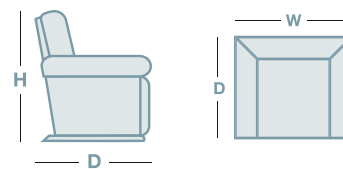

EDEN

OVERVIEW

One of our most popular suites, this La-Z-Boy classic is the perfect option for homes big or small!

The Eden provides both style or comfort and caters for every member of your family with different sizes to suit. The Eden is available in 3 different sized recliners - standard, large and XL for the taller members of your family, as well as 3 seater, 2 seater (also 2 & 3 seat sofas with end seats moving independently for individual relaxation). It really is a suite for every body! Offered in both fabric and leather. Power XR & XR+ options are also available.

IN THE RANGE

| | W | D | H |
|--|-------|--------|--------|
|  Rocker Recliner | 815mm | 980mm | 1070mm |
|  Rocker Recliner w/adj HR | 815mm | 980mm | 1070mm |
|  Large Rocker Recliner | 825mm | 1005mm | 1090mm |
|  Large Rocker Recliner w/adj HR | 825mm | 1005mm | 1090mm |
|  XL Rocker Recliner & XL RR w/adj HR | 865mm | 1040mm | 1155mm |
|  Glideaway Recliner/Pwr | 815mm | 980mm | 1070mm |
|  Large Pwr Glideaway Recliner | 830mm | 1000mm | 1090mm |
|  Power XR Recliner | 815mm | 980mm | 1070mm |
|  Power XR+ Recliner | 795mm | 1055mm | 1070mm |
|  Large Power XR Recliner | 825mm | 1005mm | 1090mm |
|  Large Power XR+ Recliner | 825mm | 1070mm | 1090mm |
|  XL Power XR Recliner | 865mm | 1040mm | 1155mm |
|  XL Power XR+ Recliner | 880mm | 1095mm | 1200mm |
|  Bronze Lift | 825mm | 990mm | 1065mm |
|  Large Bronze Lift | 845mm | 1040mm | 1145mm |

IN THE RANGE

| | W | D | H |
|---|--------|--------|--------|
|  Platinum Lift | 850mm | 1005mm | 1155mm |
|  Platinum+ Lift | 850mm | 1060mm | 1125mm |
|  2 Seater | 1295mm | 980mm | 1080mm |
|  2.5 Seater | 1460mm | 980mm | 1080mm |
|  Twin Reclining 2 Seater | 1475mm | 965mm | 1045mm |
|  Glideaway 2 Seater | 1400mm | 980mm | 1070mm |
|  3 Seater | 1805mm | 980mm | 1080mm |
|  Twin Reclining 3 Seater | 1985mm | 965mm | 1045mm |
|  Glideaway 3 Seater | 2010mm | 980mm | 1070mm |