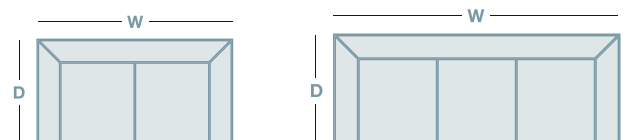

EDEN

OVERVIEW

One of our most popular suites, this La-Z-Boy classic is the perfect option for homes big or small!

The Eden provides both style or comfort and caters for every member of your family with different sizes to suit. The Eden is available in 3 different sized recliners - standard, large and XL for the taller members of your family, as well as 3 seater, 2 seater (also 2 & 3 seat sofas with end seats moving independently for individual relaxation). It really is a suite for every body! Offered in both fabric and leather. Power XR & XR+ options are also available.

IN THE RANGE

| | W | D | H |
|--|-------|--------|--------|
|  Rocker Recliner | 815mm | 980mm | 1070mm |
|  Rocker Recliner w/adj HR | 815mm | 980mm | 1070mm |
|  Large Rocker Recliner | 825mm | 1005mm | 1090mm |
|  Large Rocker Recliner w/adj HR | 825mm | 1005mm | 1090mm |
|  XL Rocker Recliner & XL RR w/adj HR | 865mm | 1040mm | 1155mm |
|  Glideaway Recliner/Pwr | 815mm | 980mm | 1070mm |
|  Large Pwr Glideaway Recliner | 830mm | 1000mm | 1090mm |
|  Power XR Recliner | 815mm | 980mm | 1070mm |
|  Power XR+ Recliner | 795mm | 1055mm | 1070mm |
|  Large Power XR Recliner | 825mm | 1005mm | 1090mm |
|  Large Power XR+ Recliner | 825mm | 1070mm | 1090mm |
|  XL Power XR Recliner | 865mm | 1040mm | 1155mm |
|  XL Power XR+ Recliner | 880mm | 1095mm | 1200mm |
|  Bronze Lift | 825mm | 990mm | 1065mm |
|  Large Bronze Lift | 845mm | 1040mm | 1145mm |

IN THE RANGE

| | W | D | H |
|---|--------|--------|--------|
|  Platinum Lift | 850mm | 1005mm | 1155mm |
|  Platinum+ Lift | 850mm | 1060mm | 1125mm |
|  2 Seater | 1295mm | 980mm | 1080mm |
|  2.5 Seater | 1460mm | 980mm | 1080mm |
|  Twin Reclining 2 Seater | 1475mm | 965mm | 1045mm |
|  Glideaway 2 Seater | 1400mm | 980mm | 1070mm |
|  3 Seater | 1805mm | 980mm | 1080mm |
|  Twin Reclining 3 Seater | 1985mm | 965mm | 1045mm |
|  Glideaway 3 Seater | 2010mm | 980mm | 1070mm |