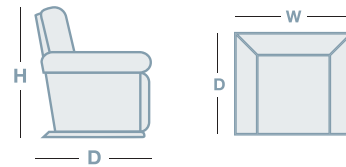

DOVER

OVERVIEW

The Dover features soft gentle curves and a 360 degree swivel base bringing cool, casual comfort to any living space.

FEATURES & OPTIONS

- 360 degree swivel
- Loose seat cushion for easy plumping and cleaning under
- Soft gentle curves
- Customise in your choice of fabric or leather textiles

IN THE RANGE

	W	D	H
 Dover Swivel Armchair	760mm	865mm	815mm

HOW TO MEASURE

CONNECT WITH US

www.la-z-boy.co.nz • www.la-z-boy.com.au

LA Z BOY®

Coverings: Product image may depict coverings that are no longer available or differ from actual colour. For current covering options please contact your local retailer.