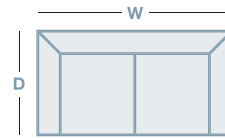

DOVER

OVERVIEW

The Dover features soft gentle curves and a 360 degree swivel base bringing cool, casual comfort to any living space.

FEATURES & OPTIONS

- 360 degree swivel
- Loose seat cushion for easy plumping and cleaning under
- Soft gentle curves
- Customise in your choice of fabric or leather textiles

IN THE RANGE

	W	D	H
 Dover Swivel Armchair	760mm	865mm	815mm

HOW TO MEASURE

CONNECT WITH US

www.la-z-boy.co.nz • www.la-z-boy.com.au

LA Z BOY®

Coverings: Product image may depict coverings that are no longer available or differ from actual colour. For current covering options please contact your local retailer.