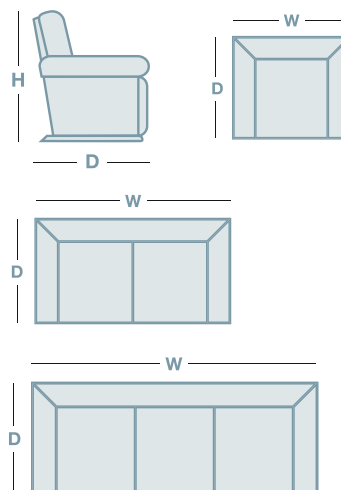

HOW TO MEASURE

CONNECT WITH US

www.la-z-boy.co.nz • www.la-z-boy.com.au

L A Z B O Y®

Coverings: Product image may depict coverings that are no longer available or differ from actual color. For current covering options please contact your local retailer.

Dimensions: Please note that variations in dimensions and appearance can occur. Construction differences in upholstery covering (fabric and leather) can cause variances in dimensions. All dimensions are shown in millimeters. Measurements quoted are a guide only. Please confirm details with your local retailer before ordering.

Product illustrations: The product images shown are for illustration purposes only and may not be an exact representation of the product. Please confirm details with your local retailer before ordering.