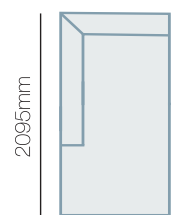

FEATURES

- Available in fabric and leather

IN THE RANGE

	W	D	H
 Demi Armchair	1195mm	980mm	890mm
 Demi Ottoman	1020mm	790mm	465mm
 Demi 2.5 Seater	1750mm	980mm	890mm
 Demi 3 Seater	2310mm	980mm	890mm
Demi Modular Pieces			890mm

CORNER MODULAR

Modular Pieces:

3 Seater LHF/RHF:

2150mm

2.5 Seater LHF/RHF

1540mm

Corner Section:

1220mm

HOW TO MEASURE

1 Seater 1 Arm LHF/RHF

930mm

1 Seater No Arm

620mm

Chaise w/cnr LHF/RHF

930mm

CONNECT WITH US