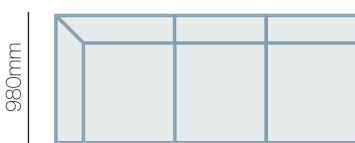

FEATURES

- Available in fabric and leather

IN THE RANGE

	W	D	H
 Demi Armchair	1195mm	980mm	890mm
 Demi Ottoman	1020mm	790mm	465mm
 Demi 2.5 Seater	1750mm	980mm	890mm
 Demi 3 Seater	2310mm	980mm	890mm
Demi Modular Pieces			890mm

CORNER MODULAR

Modular Pieces:

3 Seater LHF/RHF:

2150mm

2.5 Seater LHF/RHF

1540mm

Corner Section:

1220mm