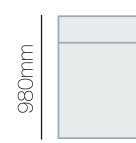

FEATURES

- Available in fabric and leather

IN THE RANGE

	W	D	H
 Demi Armchair	1195mm	980mm	890mm
 Demi Ottoman	1020mm	790mm	465mm
 Demi 2.5 Seater	1750mm	980mm	890mm
 Demi 3 Seater	2310mm	980mm	890mm
Demi Modular Pieces			890mm

CORNER MODULAR

Modular Pieces:

3 Seater LHF/RHF:

2150mm

2.5 Seater LHF/RHF

1540mm

Corner Section:

1220mm

HOW TO MEASURE

1 Seater 1 Arm LHF/RHF

930mm

1 Seater No Arm

620mm

Chaise w/cnr LHF/RHF

930mm

CONNECT WITH US