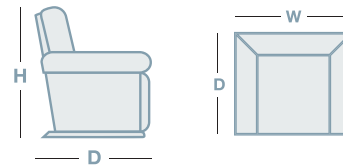

FEATURES

- Available in fabric and leather

IN THE RANGE

	W	D	H
 Demi Armchair	1195mm	980mm	890mm
 Demi Ottoman	1020mm	790mm	465mm
 Demi 2.5 Seater	1750mm	980mm	890mm
 Demi 3 Seater	2310mm	980mm	890mm
Demi Modular Pieces			890mm

CORNER MODULAR

Modular Pieces:

3 Seater LHF/RHF:

2150mm

2.5 Seater LHF/RHF

1540mm

Corner Section:

1220mm

HOW TO MEASURE

1 Seater 1 Arm LHF/RHF

930mm

1 Seater No Arm

620mm

Chaise w/cnr LHF/RHF

930mm

CONNECT WITH US