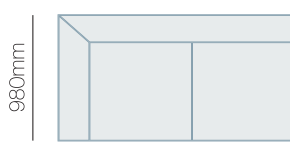

FEATURES

- Available in fabric and leather

IN THE RANGE

	W	D	H
 Demi Armchair	1195mm	980mm	890mm
 Demi Ottoman	1020mm	790mm	465mm
 Demi 2.5 Seater	1750mm	980mm	890mm
 Demi 3 Seater	2310mm	980mm	890mm
Demi Modular Pieces			890mm

CORNER MODULAR

Modular Pieces:

3 Seater LHF/RHF:

2150mm

2.5 Seater LHF/RHF

1540mm

Corner Section:

1220mm

HOW TO MEASURE

1 Seater 1 Arm LHF/RHF

930mm

1 Seater No Arm

620mm

Chaise w/cnr LHF/RHF

930mm

CONNECT WITH US