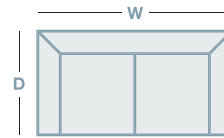

FEATURES

- Available in fabric and leather

IN THE RANGE

	W	D	H
 Demi Armchair	1195mm	980mm	890mm
 Demi Ottoman	1020mm	790mm	465mm
 Demi 2.5 Seater	1750mm	980mm	890mm
 Demi 3 Seater	2310mm	980mm	890mm
Demi Modular Pieces			890mm

CORNER MODULAR

Modular Pieces:

3 Seater LHF/RHF:

2150mm

2.5 Seater LHF/RHF

1540mm

Corner Section:

1220mm

HOW TO MEASURE

1 Seater 1 Arm LHF/RHF

930mm

1 Seater No Arm

620mm

Chaise w/cnr LHF/RHF

930mm

CONNECT WITH US