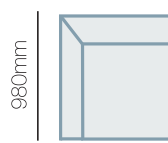

FEATURES

- Available in fabric and leather

IN THE RANGE

	W	D	H
 Demi Armchair	1195mm	980mm	890mm
 Demi Ottoman	1020mm	790mm	465mm
 Demi 2.5 Seater	1750mm	980mm	890mm
 Demi 3 Seater	2310mm	980mm	890mm
Demi Modular Pieces			890mm

CORNER MODULAR

Modular Pieces:

3 Seater LHF/RHF:

2150mm

2.5 Seater LHF/RHF

1540mm

Corner Section:

1220mm

HOW TO MEASURE

1 Seater 1 Arm LHF/RHF

930mm

1 Seater No Arm

620mm

Chaise w/cnr LHF/RHF

930mm

CONNECT WITH US