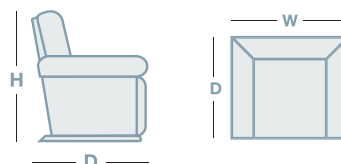

CONROY BRONZE LIFT

OVERVIEW

The Conroy Bronze Lift chair is a functional lift recliner chair with timber hand grips to aid with entry and exit from the chair. This waterfall pillowed back lift chair is comfortable to control with convenient size buttons. With just a touch of a finger, choose full recline or varying positions. This secure and quiet operational lift chair raises the footrest before the back reclines.

FEATURES & OPTIONS

- Timber paws for easy grip
- Two button hand control – easy to control with convenient size buttons
- Footrest raises before the back reclines
- Choose fully recline or vary positions with a touch of a finger
- Side pocket storage

HOW TO MEASURE

IN THE RANGE

	W	D	H
 Conroy Bronze Lift Chair	825mm	980mm	1180mm

CONNECT WITH US

www.la-z-boy.co.nz • www.la-z-boy.com.au

LAZBOY
FURNITURE GALLERY®

Live life Comfortably.®

Coverings: Product image may depict coverings that are no longer available or differ from actual colour. For current covering options please contact your local retailer.