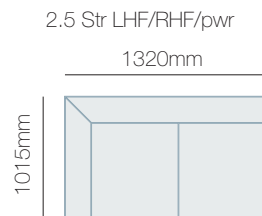

CORNER MODULAR

CONNECT WITH US

www.la-z-boy.co.nz • www.la-z-boy.com.au

LA Z BOY
FURNITURE GALLERY®

Live life Comfortably.®

Coverings: Product image may depict coverings that are no longer available or differ from actual colour. For current covering options please contact your local retailer.

Dimensions: Please note that variations in dimensions and appearance can occur. Construction differences in upholstery covering (fabric and leather) can cause variances in dimensions. All dimensions are shown in millimeters. Measurements quoted are a guide only. Please confirm details with your local retailer before ordering.

Product illustrations: The product images shown are for illustration purposes only and may not be an exact representation of the product. Please confirm details with your local retailer before ordering.