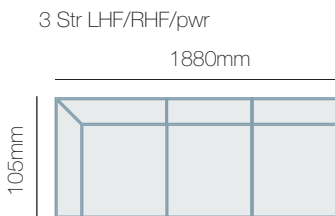

CORNER MODULAR

CONNECT WITH US

www.la-z-boy.co.nz • www.la-z-boy.com.au

LA Z BOY
FURNITURE GALLERY®

Live life Comfortably.®

Coverings: Product image may depict coverings that are no longer available or differ from actual colour. For current covering options please contact your local retailer.

Dimensions: Please note that variations in dimensions and appearance can occur. Construction differences in upholstery covering (fabric and leather) can cause variances in dimensions. All dimensions are shown in millimeters. Measurements quoted are a guide only. Please confirm details with your local retailer before ordering.

Product illustrations: The product images shown are for illustration purposes only and may not be an exact representation of the product. Please confirm details with your local retailer before ordering.