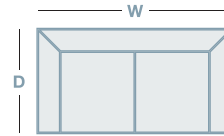

FEATURES & OPTIONS

- Gun metal legs
- Power recline & headrest
- Power Reclining 3 Seater: Dual power reclining end seats that move at the touch of a button. Middle seat does not move.
- Home button
- USB port - phone only

IN THE RANGE

	W	D	H
 Power Recliner w/Pwr HR	965mm	1015mm	990mm
 Power Reclining 2.5 Seater w/Pwr HR	1525mm	1015mm	990mm
 Power Recliner 3 Seater w/Pwr HR	2090mm	1015mm	990mm
Modular			990mm

HOW TO MEASURE