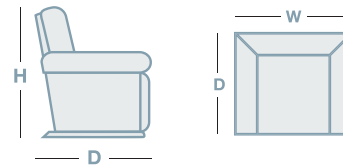

FEATURES & OPTIONS

- Gun metal legs
- Power recline & headrest
- Power Reclining 3 Seater: Dual power reclining end seats that move at the touch of a button. Middle seat does not move.
- Home button
- USB port - phone only

IN THE RANGE

	W	D	H
 Power Recliner w/Pwr HR	965mm	1015mm	990mm
 Power Reclining 2.5 Seater w/Pwr HR	1525mm	1015mm	990mm
 Power Recliner 3 Seater w/Pwr HR	2090mm	1015mm	990mm
Modular			990mm

HOW TO MEASURE