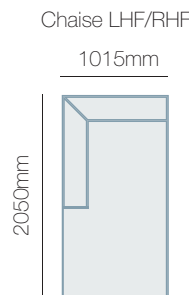

CORNER MODULAR

CONNECT WITH US

www.la-z-boy.co.nz • www.la-z-boy.com.au

LA Z BOY
FURNITURE GALLERY®

Live life Comfortably.®

Coverings: Product image may depict coverings that are no longer available or differ from actual colour. For current covering options please contact your local retailer.

Dimensions: Please note that variations in dimensions and appearance can occur. Construction differences in upholstery covering (fabric and leather) can cause variances in dimensions. All dimensions are shown in millimeters. Measurements quoted are a guide only. Please confirm details with your local retailer before ordering.

Product illustrations: The product images shown are for illustration purposes only and may not be an exact representation of the product. Please confirm details with your local retailer before ordering.