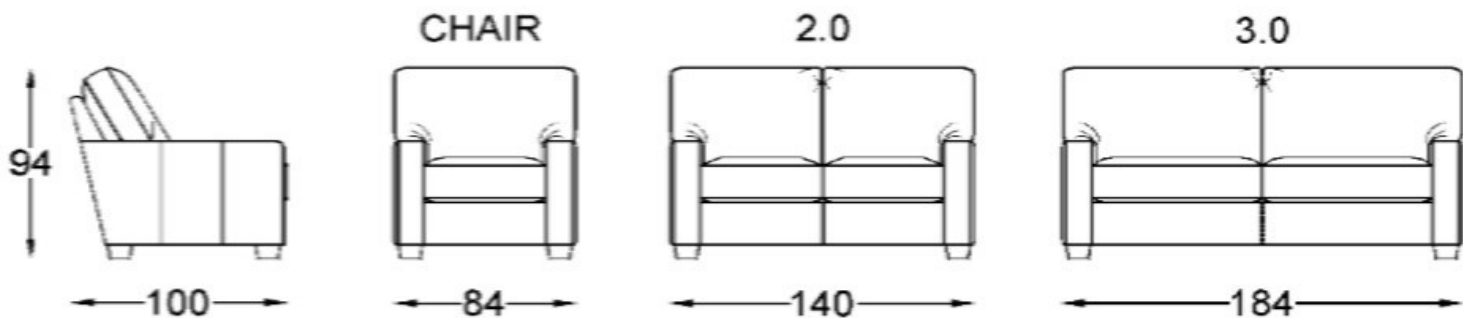

Brooklyn

OTT
H 50
D 48
W 71

Technical drawing of the ottoman, showing its dimensions: H 50, D 48, and W 71.