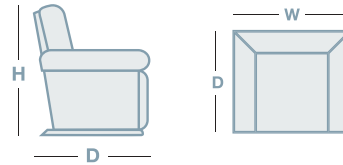

ASCOT BRONZE LIFT

OVERVIEW

If you are looking for a chair that has all the bells and whistles but is petite, then the Ascot lift is your chair! Scaled slightly smaller than other lift chairs in our range, it is the ideal electric lift chair for small living spaces. Designed to easily fit through doors the Ascot can be moved with relative ease throughout the house. Offered in both fabric and leather.

FEATURES

- Two button hand control – easy to control with convenient size buttons
- Convenient two button control
- Footrest raises before the back reclines
- Choose fully recline or vary positions with a touch of a finger
- Side pocket storage

HOW TO MEASURE

IN THE RANGE

Ascot Bronze Lift

W	D	H
790mm	840mm	1040mm

CONNECT WITH US

www.la-z-boy.co.nz • www.la-z-boy.com.au

LA Z BOY®

Live life Comfortably.®