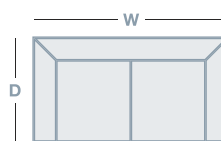

HOW TO MEASURE

CONNECT WITH US

www.la-z-boy.co.nz • www.la-z-boy.com.au

L A Z BOY
FURNITURE GALLERY®

Live life Comfortably.®

Coverings: Product image may depict coverings that are no longer available or differ from actual color. For current covering options please contact your local retailer.

Dimensions: Please note that variations in dimensions and appearance can occur. Construction differences in upholstery covering (cloth and leather) can cause variances in dimensions. All dimensions are shown in millimeters. Measurements quoted are a guide only. Please confirm details with your local retailer before ordering.