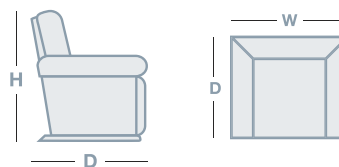

Anika Power XR Recliner

755mm

910mm

1040mm

Anika 2 Seater

1205mm

865mm

1040mm

Anika 3 Seater

1715mm

865mm

1040mm

HOW TO MEASURE

CONNECT WITH US

www.la-z-boy.co.nz • www.la-z-boy.com.au

L A Z BOY
FURNITURE GALLERY®