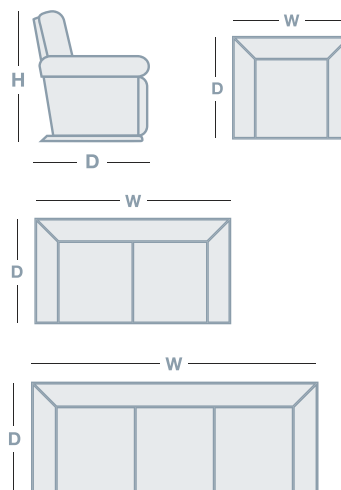

ADAM

OVERVIEW

The Adam is both stylish and comfortable and comes complete with triple pillow back design, slender armrests and a sleek designer arc handle. Add to that, a range of options including glideaway, non-reclining or power, the Adam will suit just about any modern day living or media room.

FEATURES

- Independent back recline – recline with or without the use of the footrest
- Full body lumbar support in all 16 natural reclining comfort positions
- Secure 3 position varying height locking footrest for safety and support
- Customise your gliding comfort (using convenient wingnuts located under recliner)
- Solid 4 sided frame
- Locking, removable back for easy transport

HOW TO MEASURE

IN THE RANGE

	W	D	H
 Adam Rocker Recliner	815mm	980mm	1040mm
 Adam Glideaway Recliner	815mm	980mm	1040mm
 Adam Power XR Recliner	815mm	980mm	1040mm
 Adam 2 Seater	1295mm	965mm	1040mm
 Adam 2 Seater Glideaway	1450mm	940mm	1080mm
 Adam 3 Seater	1820mm	965mm	1040mm
 Adam 3 Seater Glideaway	2070mm	940mm	1080mm