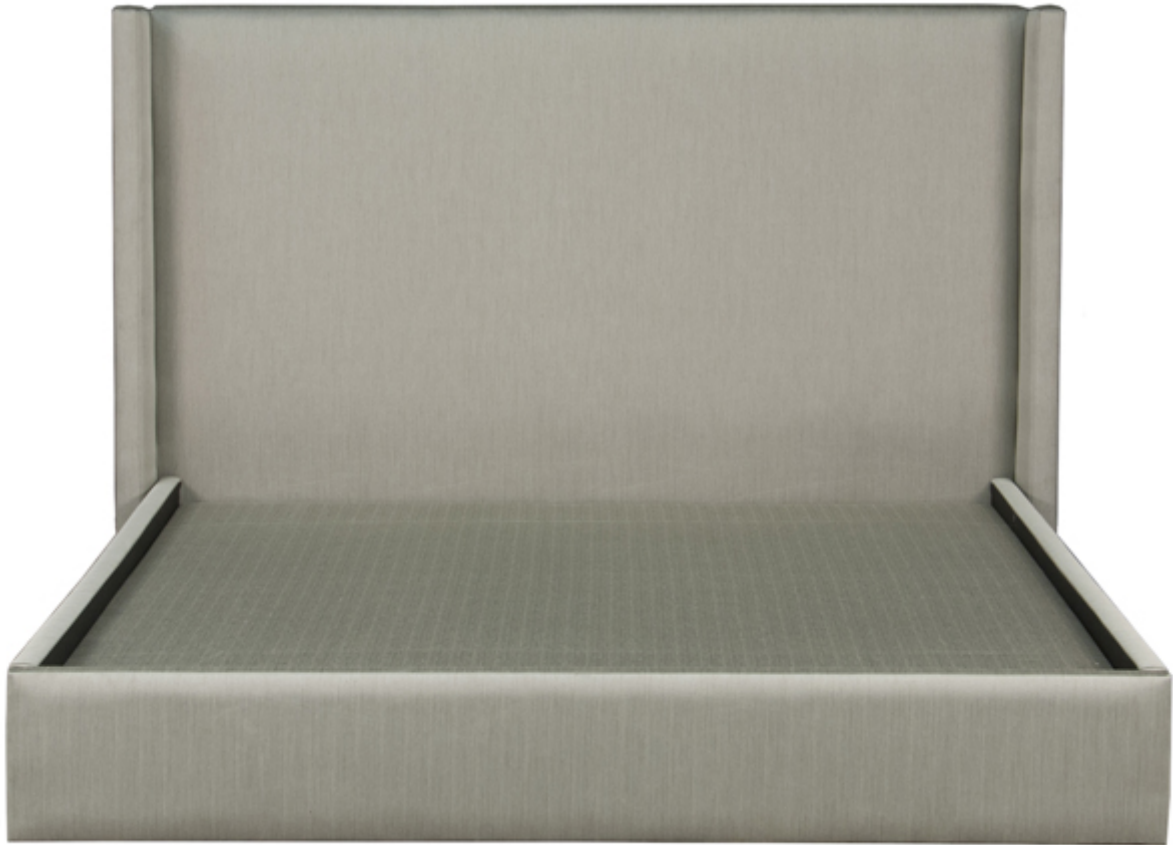

THESTANDARD
by RCD

45-82112K-SET

Bed / Headboard / Platform

Dimensions: W 83.00" x D 82.00" x H 56.00"
COM: 11.00 yds

Dimensions: W 2,108.20mm x D 2,082.80mm x H
1,422.40mm
COM: 10.06 m

THESTANDARD
by RCD

for more information visit www.thestandardbyrcd.com