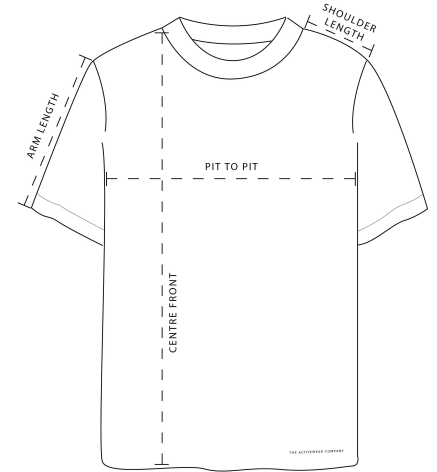

SIZE GUIDE

MEASURES SHORT SLEEVE (BLUE STEEL, ARMY GREEN AND CREAM)

	S	M	L	XL
SLEEVE LENGTH	20 CM	21 CM	22 CM	23 CM
CENTRE FRONT	66 CM	68 CM	70 CM	72 CM
PIT TO PIT	48 CM	51 CM	53 CM	55 CM
SHOULDER LENGTH	13 CM	14 CM	15 CM	16 CM

MEASURES SHORT SLEEVE (OFF BLACK, LOGO EDITION)

NOTE: THE PIT TO PIT SIZE OF THE OFF BLACK AND THE LOGO EDITION IS SMALLER THAN THOSE OF THE OTHER COLORS

	S	M	L	XL	XXL
SLEEVE LENGTH	20 CM	21 CM	22 CM	23 CM	24 CM
CENTRE FRONT	69 CM	71 CM	73 CM	75 CM	77 CM
PIT TO PIT	47 CM	49 CM	51 CM	53 CM	55 CM
SHOULDER LENGTH	13 CM	14 CM	15 CM	16 CM	17 CM

MEASURES LONG SLEEVE (BLUE STEEL, ARMY GREEN AND CREAM)

	S	M	L	XL
SLEEVE LENGTH	63 CM	64 CM	65 CM	66 CM
CENTRE FRONT	66 CM	68 CM	70 CM	72 CM
PIT TO PIT	48 CM	51 CM	53 CM	55 CM
SHOULDER LENGTH	13 CM	14 CM	15 CM	16 CM

MEASURES LONG SLEEVE (OFF BLACK, LOGO EDITION)

NOTE: THE PIT TO PIT SIZE AND THE SLEEVE LENGTH OF THE OFF BLACK AND THE LOGO EDITION IS SMALLER THAN THOSE OF THE OTHER COLORS

	S	M	L	XL	XXL
SLEEVE LENGTH	59 CM	60 CM	61 CM	62 CM	63 CM
CENTRE FRONT	69 CM	71 CM	73 CM	75 CM	77 CM
PIT TO PIT	47 CM	49 CM	51 CM	53 CM	55 CM
SHOULDER LENGTH	13 CM	14 CM	15 CM	16 CM	17 CM