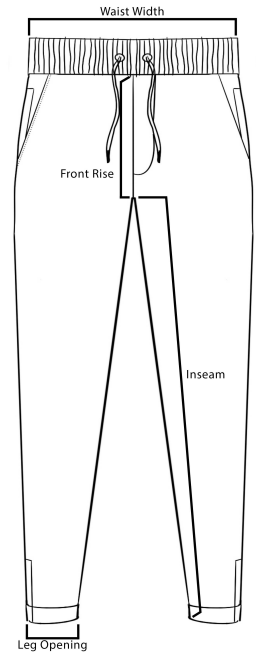

MEASURES LONG SLEEVE (BLUE STEEL, ARMY GREEN AND CREAM)

	S	M	L	XL
SLEEVE LENGTH	63 CM	64 CM	65 CM	66 CM
CENTRE FRONT	66 CM	68 CM	70 CM	72 CM
PIT TO PIT	48 CM	51 CM	53 CM	55 CM
SHOULDER LENGTH	13 CM	14 CM	15 CM	16 CM

MEASURES LONG SLEEVE (OFF BLACK, LOGO EDITION)

NOTE: THE PIT TO PIT SIZE AND THE SLEEVE LENGTH OF THE OFF BLACK AND THE LOGO EDITION IS SMALLER THAN THOSE OF THE OTHER COLORS

	S	M	L	XL	XXL
SLEEVE LENGTH	59 CM	60 CM	61 CM	62 CM	63 CM
CENTRE FRONT	69 CM	71 CM	73 CM	75 CM	77 CM
PIT TO PIT	47 CM	49 CM	51 CM	53 CM	55 CM
SHOULDER LENGTH	13 CM	14 CM	15 CM	16 CM	17 CM

SIZE GUIDE

MEASURES THE ACTIVE PANTS

	S	M	L	XL
INSEAM LENGTH	75 CM	76 CM	77 CM	78 CM
WAIST WIDTH (STRETCH)	29 - 32 CM	32 - 35 CM	34 - 37 CM	36 - 39 CM
FRONT RISE	25 CM	26 CM	27 CM	28 CM
LEG OPENING	13.5 CM	14.5 CM	15.5 CM	16.5 CM

MEASURES THE ACTIVE SHORTS

	S	M	L	XL
INSEAM LENGTH	14 CM	15.5 CM	17 CM	18.5 CM
WAIST WIDTH (STRETCH)	33 CM	35 CM	37 CM	39 CM
FRONT RISE	23.5 CM	25.5 CM	25.5 CM	26.5 CM
LEG OPENING	28 CM	29 CM	30 CM	31 CM