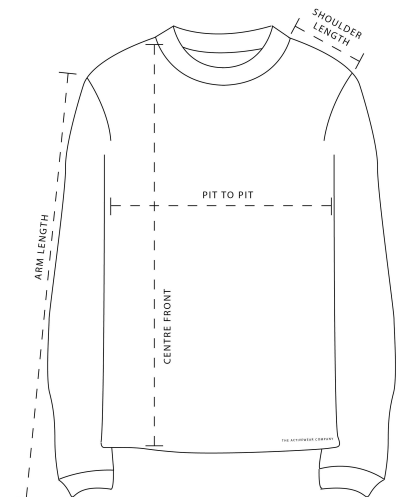

SIZE GUIDE

MEASURES SHORT SLEEVE (BLUE STEEL, ARMY GREEN AND CREAM)

	S	M	L	XL
SLEEVE LENGTH	20 CM	21 CM	22 CM	23 CM
CENTRE FRONT	66 CM	68 CM	70 CM	72 CM
PIT TO PIT	48 CM	51 CM	53 CM	55 CM
SHOULDER LENGTH	13 CM	14 CM	15 CM	16 CM

MEASURES SHORT SLEEVE (OFF BLACK, LOGO EDITION)

NOTE: THE PIT TO PIT SIZE OF THE OFF BLACK AND THE LOGO EDITION IS SMALLER THAN THOSE OF THE OTHER COLORS

	S	M	L	XL	XXL
SLEEVE LENGTH	20 CM	21 CM	22 CM	23 CM	24 CM
CENTRE FRONT	69 CM	71 CM	73 CM	75 CM	77 CM
PIT TO PIT	47 CM	49 CM	51 CM	53 CM	55 CM
SHOULDER LENGTH	13 CM	14 CM	15 CM	16 CM	17 CM

MEASURES LONG SLEEVE (BLUE STEEL, ARMY GREEN AND CREAM)

	S	M	L	XL
SLEEVE LENGTH	63 CM	64 CM	65 CM	66 CM
CENTRE FRONT	66 CM	68 CM	70 CM	72 CM
PIT TO PIT	48 CM	51 CM	53 CM	55 CM
SHOULDER LENGTH	13 CM	14 CM	15 CM	16 CM

MEASURES LONG SLEEVE (OFF BLACK, LOGO EDITION)

NOTE: THE PIT TO PIT SIZE AND THE SLEEVE LENGTH OF THE OFF BLACK AND THE LOGO EDITION IS SMALLER THAN THOSE OF THE OTHER COLORS

	S	M	L	XL	XXL
SLEEVE LENGTH	59 CM	60 CM	61 CM	62 CM	63 CM
CENTRE FRONT	69 CM	71 CM	73 CM	75 CM	77 CM
PIT TO PIT	47 CM	49 CM	51 CM	53 CM	55 CM
SHOULDER LENGTH	13 CM	14 CM	15 CM	16 CM	17 CM