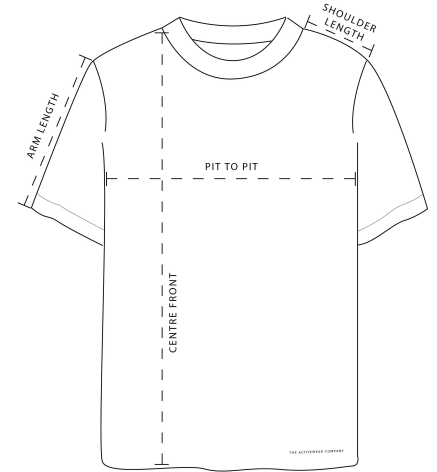

SIZE GUIDE

MEASURES SHORT SLEEVE (OFF WHITE)

| | S | M | L | XL | XXL |
|-----------------|---------|---------|---------|---------|---------|
| SLEEVE LENGTH | 20.5 CM | 22 CM | 23.5 CM | 25 CM | 26.5 CM |
| CENTRE FRONT | 68.5 CM | 70 CM | 72 CM | 73 CM | 75 CM |
| PIT TO PIT | 52 CM | 55.5 CM | 59 CM | 61.5 CM | 65 CM |
| SHOULDER LENGTH | 15 CM | 16 CM | 17.5 CM | 19 CM | 20 CM |

MEASURES SHORT SLEEVE (OFF BLACK, LOGO EDITION)

NOTE: THE FIT OF THE OFF BLACK AND THE LOGO EDITION IS SMALLER THAN THAT OF THE ARCTIC WHITE

| | S | M | L | XL | XXL |
|-----------------|-------|-------|-------|-------|-------|
| SLEEVE LENGTH | 20 CM | 21 CM | 22 CM | 23 CM | 24 CM |
| CENTRE FRONT | 69 CM | 71 CM | 73 CM | 75 CM | 77 CM |
| PIT TO PIT | 47 CM | 49 CM | 51 CM | 53 CM | 55 CM |
| SHOULDER LENGTH | 13 CM | 14 CM | 15 CM | 16 CM | 17 CM |

MEASURES LONG SLEEVE (OFF BLACK, LOGO EDITION)

| | S | M | L | XL | XXL |
|-----------------|-------|-------|-------|-------|-------|
| SLEEVE LENGTH | 59 CM | 60 CM | 61 CM | 62 CM | 63 CM |
| CENTRE FRONT | 69 CM | 71 CM | 73 CM | 75 CM | 77 CM |
| PIT TO PIT | 47 CM | 49 CM | 51 CM | 53 CM | 55 CM |
| SHOULDER LENGTH | 13 CM | 14 CM | 15 CM | 16 CM | 17 CM |