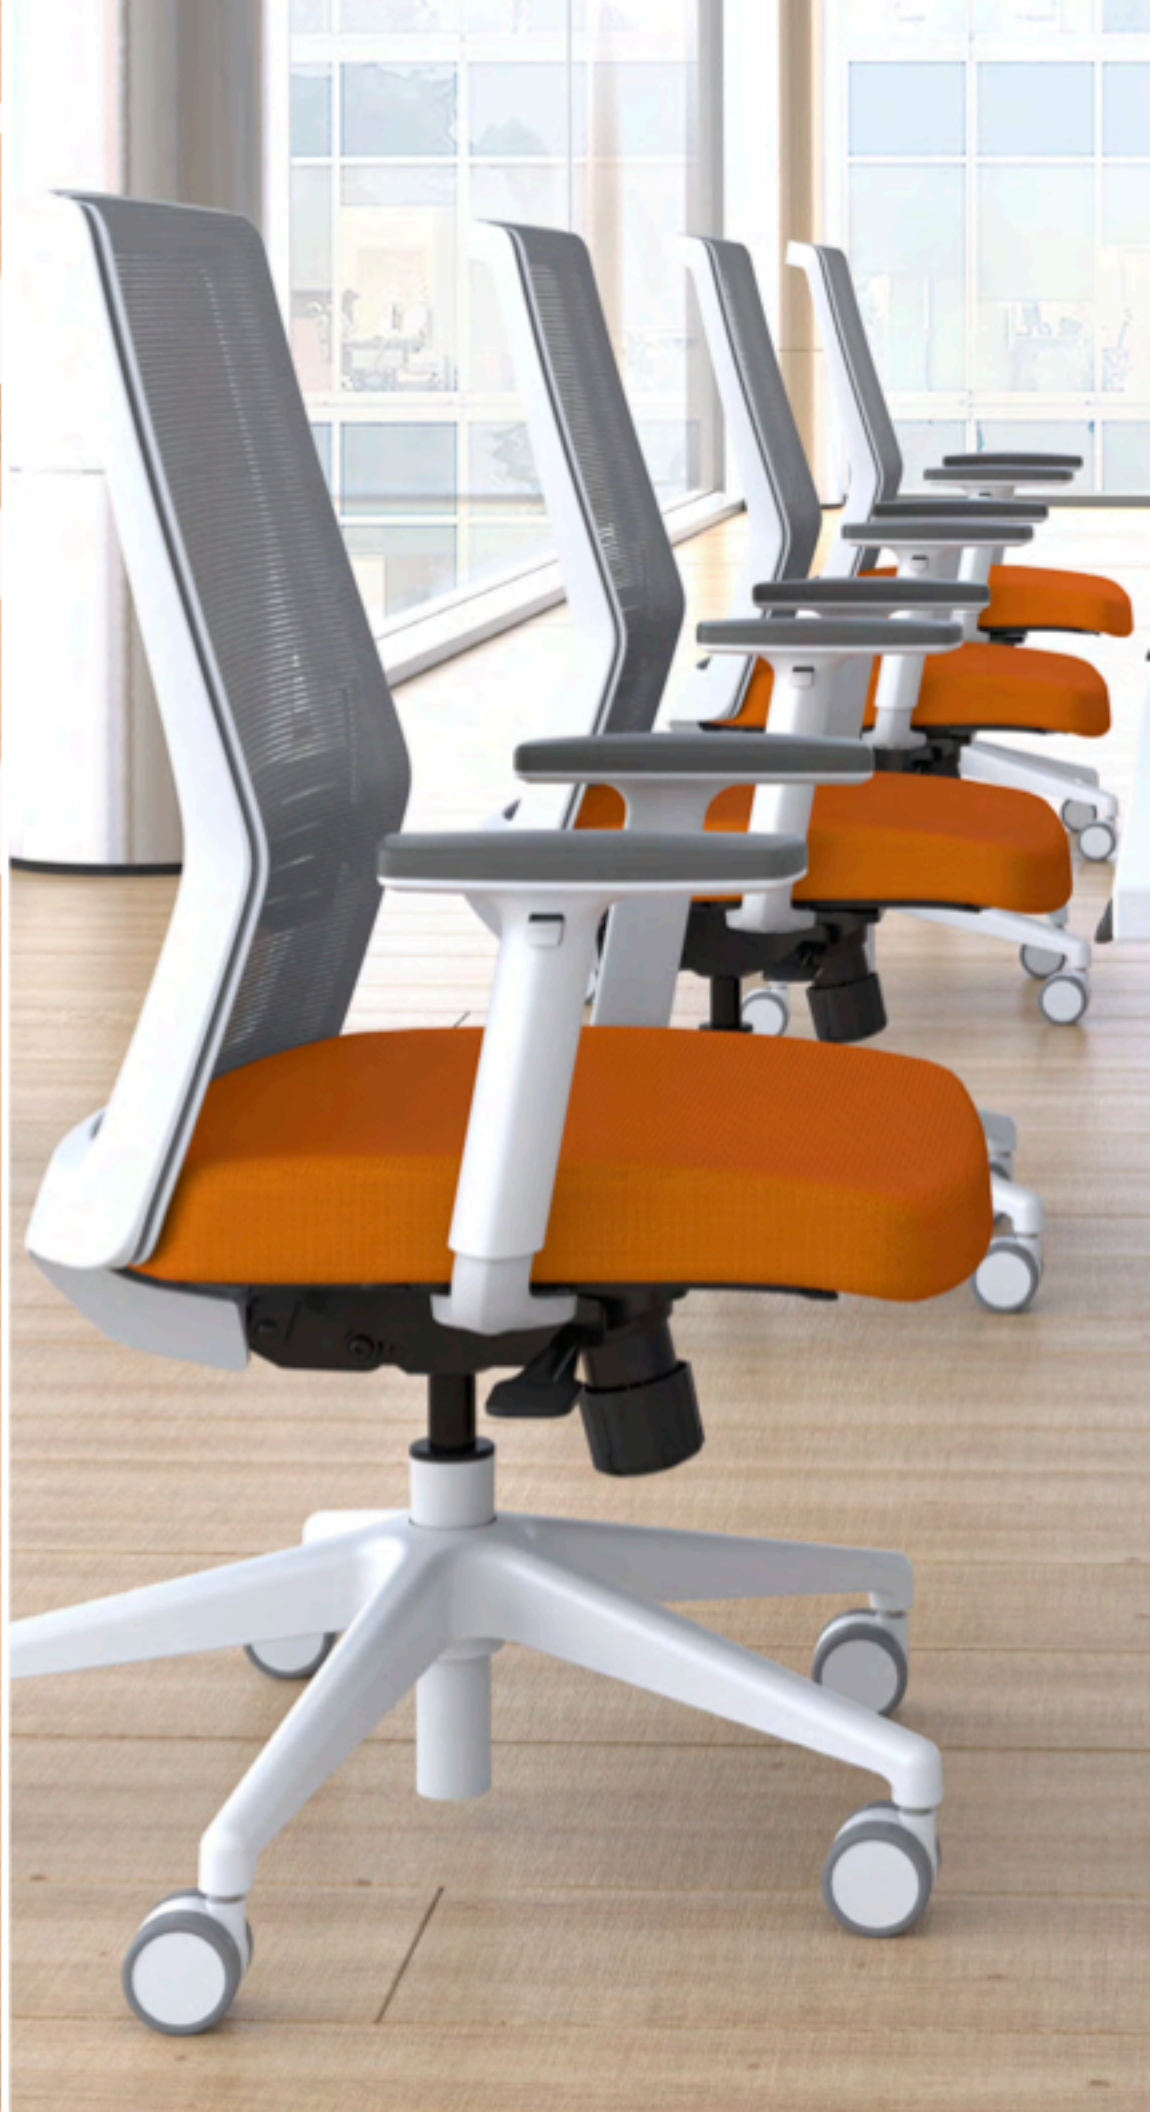

a chair for everywhere
BODI

A | M | Q

BODI | task, conference, executive

BODI is our most accessible task seating with a competitive price point that doesn't compromise style or comfort. Mesh back with lumbar support, height adjustability and sliding seat, with multiple fabric seat cover colors. Option to ship with light assembly required or fully assembled, in just 5 days.

Design your BODI and download the full specs at amqsolutions.com/BODI.

- Available in Black and White
- Syncro with Tension Adjuster and Locking Mechanism
- Adjustable Arm Rest with PU Pad
- Adjustable Lumbar Support
- Integrated Seat Depth Adjustment
- Removable seat covers in Buzz, Era, Connect and Brisa Collections
- Fully Assembled Option