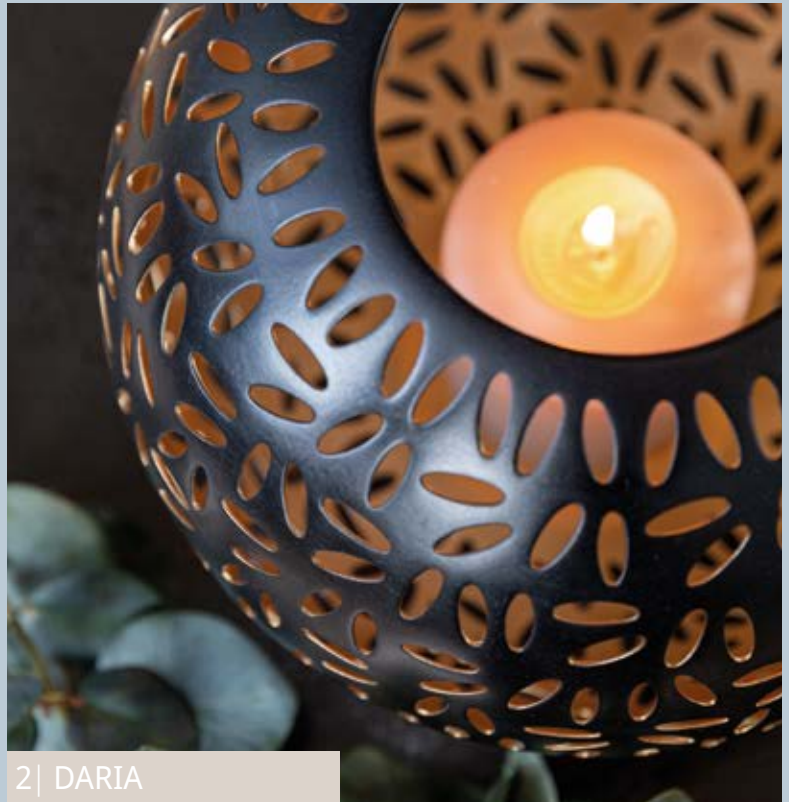

1. 1 | 146311 | **MARIAN** | storm lantern, black powder-coated, nickel-plated | H26cm / D16cm | **CW 9**
   146312 | **MARIAN** | storm lantern, black powder-coated, nickel-pl. | H30cm / D21cm | **CW 9**
2. 2 | 146301 | **DARIA** | storm lantern, black powder-coated | H15cm / D17cm | **CW 10**
   146302 | **DARIA** | storm lantern, black powder-coated | H20cm / D24cm | **CW 10**
   168302 | **LORET** | set of 2 side tables, black nickel-pl., stainl. steel | 35x35x40cm+40x40x48cm | **CW 6**

MARIAN + DARIA

- Fink design
- fascinating light effects due to cut-outs
- unique character due to elaborate handicraft