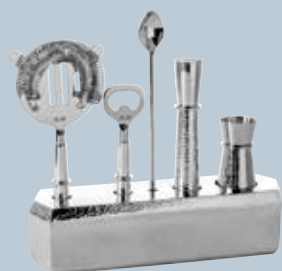

NASSAU bar set, 6 pieces
stainless steel
154047
H22cm / 26x7cm