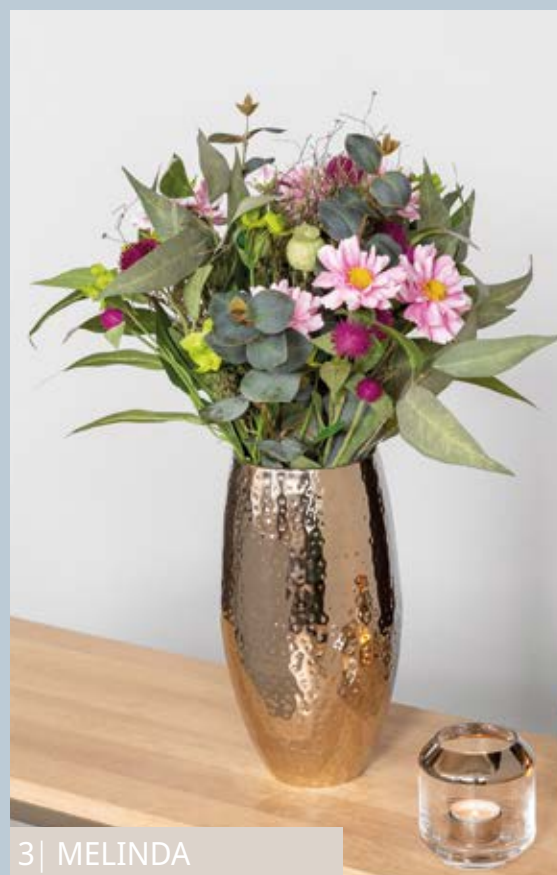

2 | SMILLA

3 | MELINDA