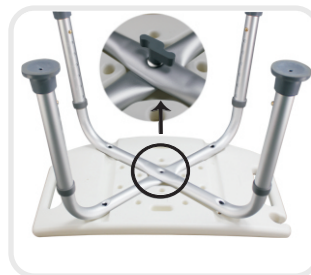

Shower chair

Thanks for using our product.
Before using, please read the manual carefully.

Seat: 51*31cm

Seat Height (Seat to floor height): 41-56cm

Net weight: 2kg

Weight Capacity: 450LBS

Elements of the chair and manual for installation:

1. Seat
2. Chair leg
3. Anti-slip pad for chair

3. Setup Complete;

1. Take all the items out of package.

2. Put the seat frame tube on the seat board, lock the screw in the middle of the first, then lock the other four screws (Please note: put spacer first, and then put screws)