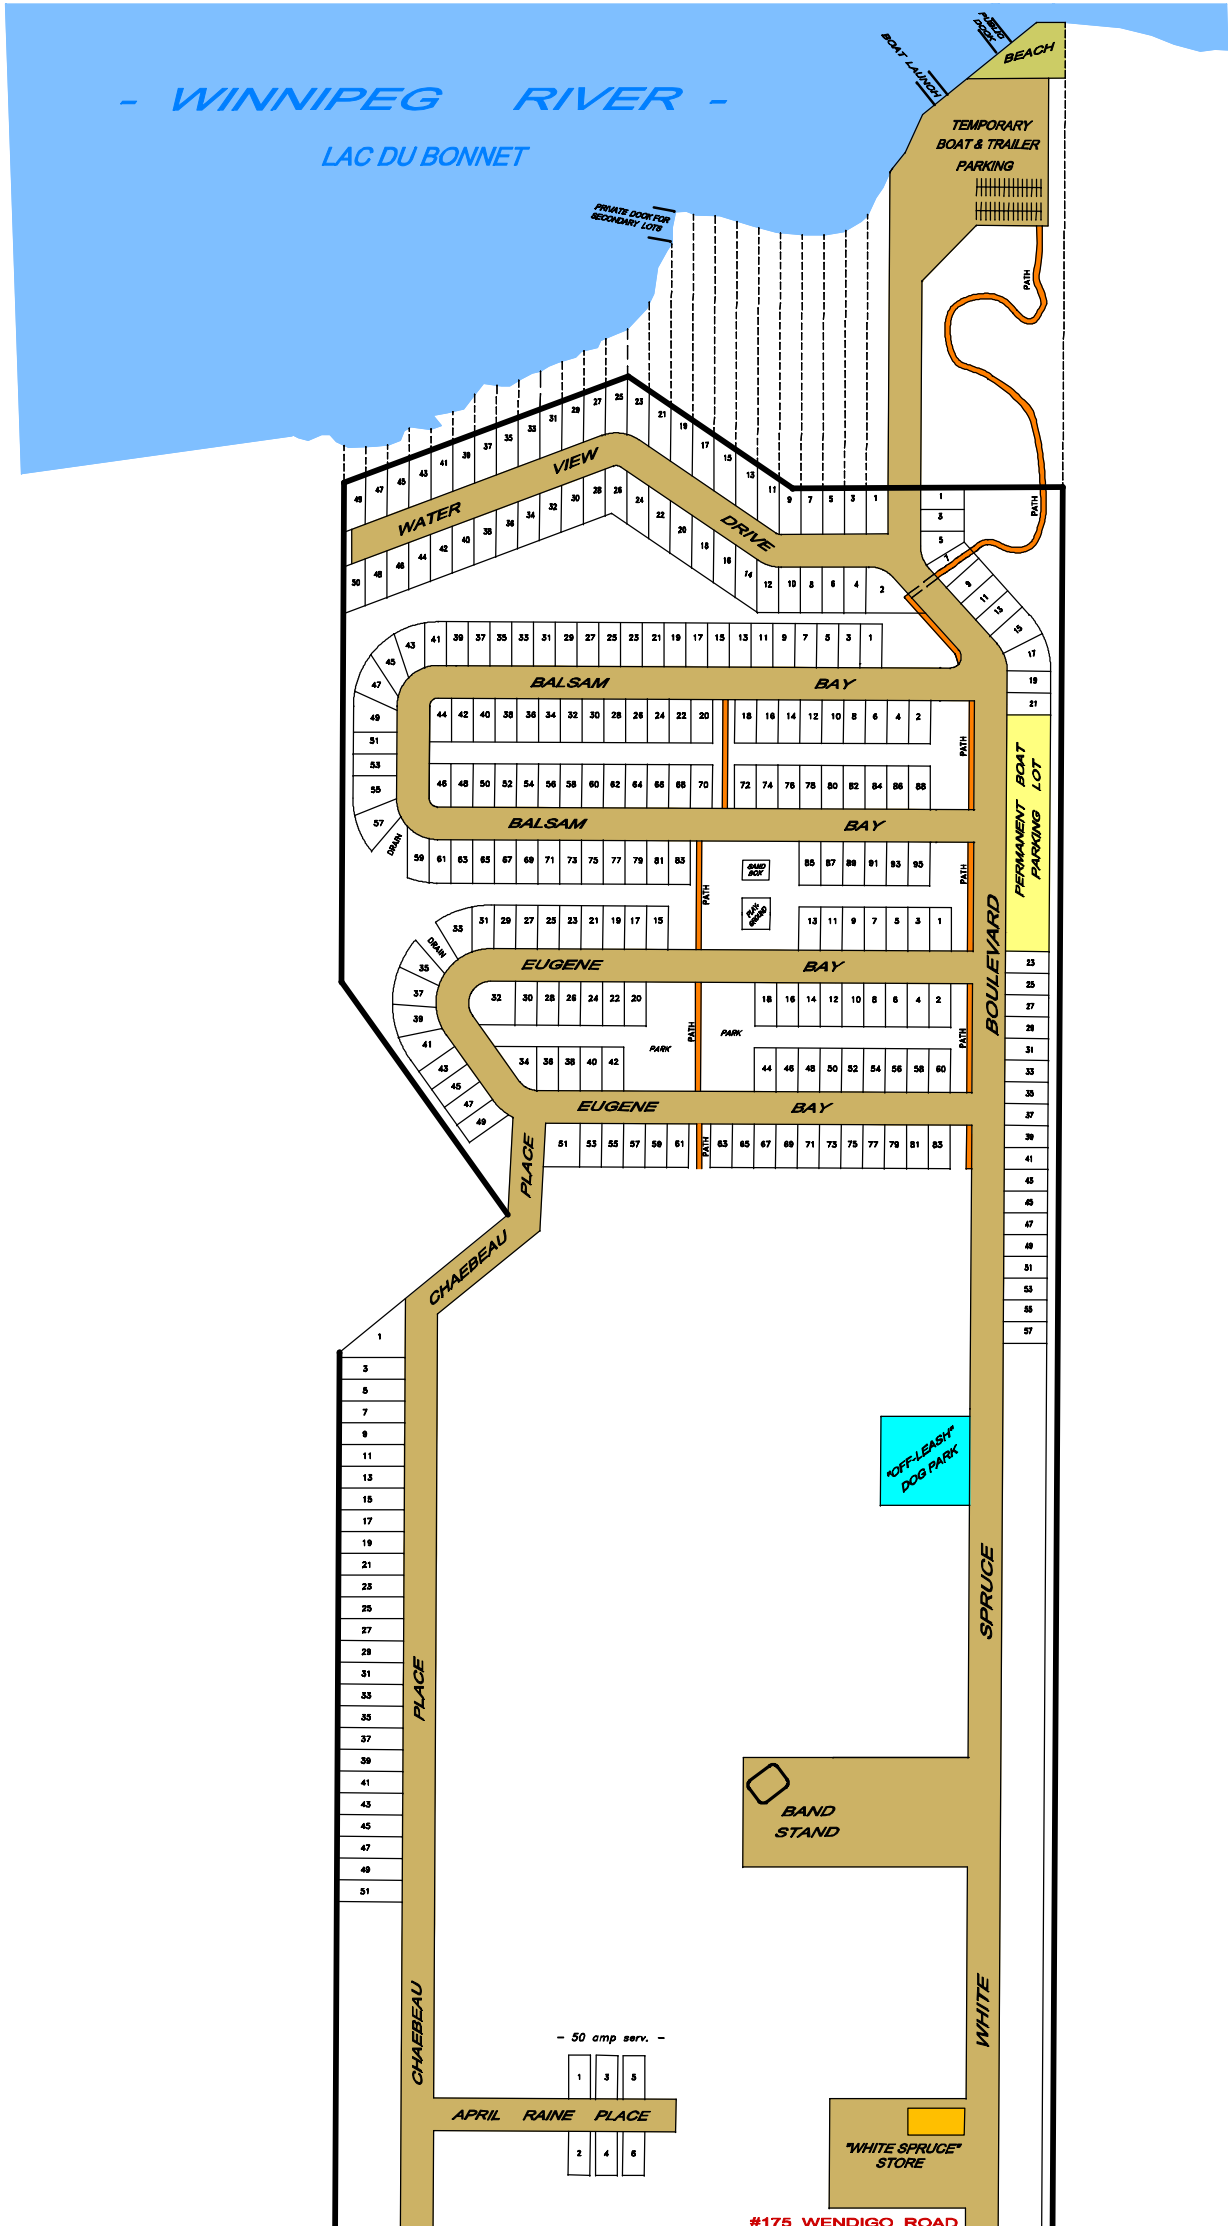

WHITE SPRUCE ON THE LAKE SEASONAL RESORT

WENDIGO ROAD

#175 WENDIGO ROAD