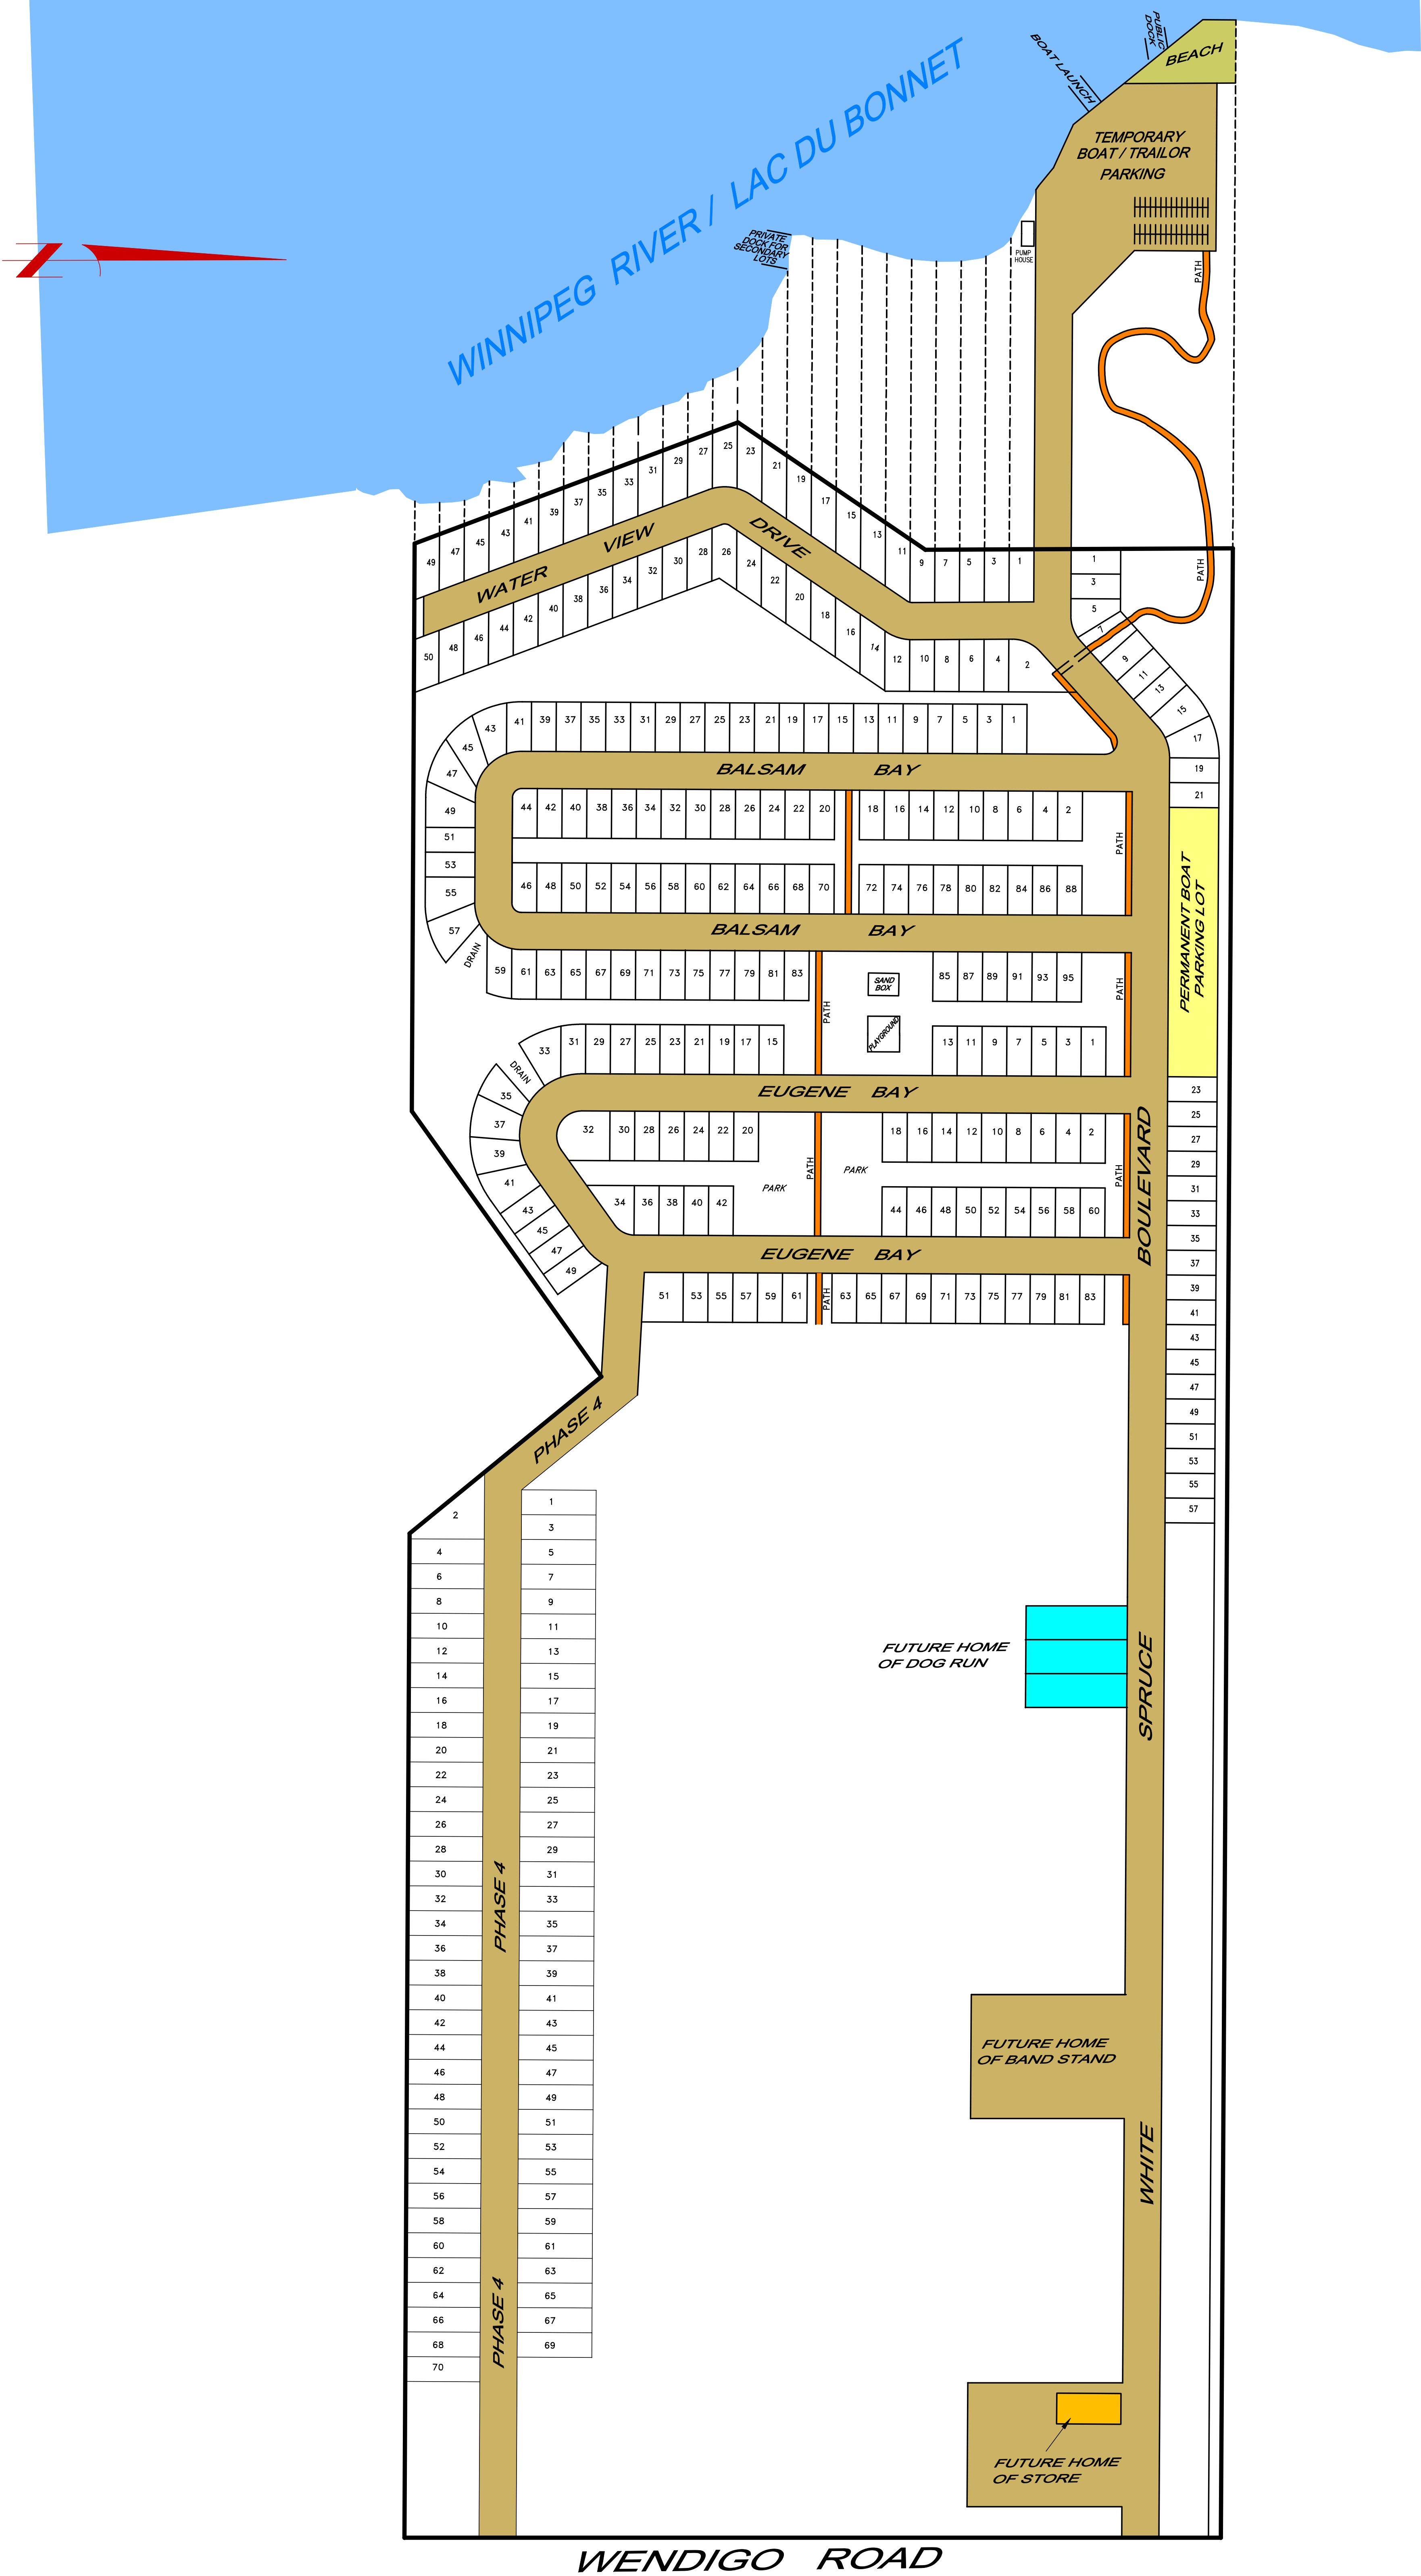

WHITE SPRUCE ON THE LAKE SEASONAL RESORT

WENDIGO ROAD