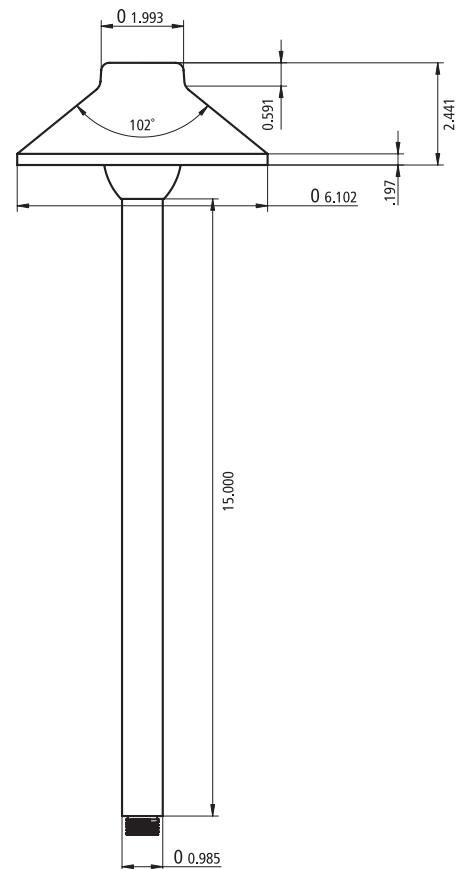

FEATURES & BENEFITS

Classic, clean design
Water resistant
Ceramic white underside for even light
Easy to install

BACKED BY TOTAL LIGHT LIFETIME WARRANTY