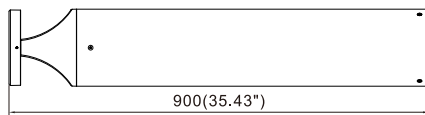

### Installation Instructions

Packing List		
	Base plate templates	1PCS
	Screw fixing plate	1PCS
	Screw M5*16	5PCS
	Screw M8	3PCS
	Nut M8	3PCS

AC 100-240V / AC 220-240V  
AC / 120-277V / 50/60Hz

0.9M

0.5M

### Physical Dimensions(mm/inch)