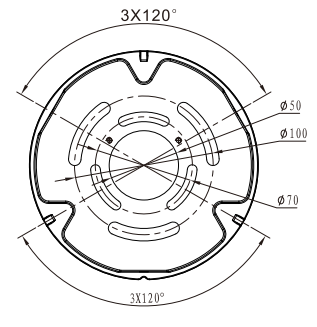

### Installation Instructions

Packing List		
	Base plate templates	1PCS
	Screw fixing plate	1PCS
	Screw M5*16	5PCS
	Screw M8	3PCS
	Nut M8	3PCS

AC 100-240V / AC 220-240V  
AC / 120-277V / 50/60Hz

0.9M

0.5M

### Physical Dimensions(mm/inch)

## Instruction Manual

Product Specifications	14W		24W	
Input Voltage	AC 100-240 V/220-240V/120-277VAC			
Power Frequency	50 / 60 Hz			
Size(L x W x H)	Ø165×500mm (Ø6.5"×19.69")	Ø165×900mm (Ø6.5"×35.43")	Ø165×500mm (Ø6.5"×19.69")	Ø165×900mm (Ø6.5"×35.43")
Weight(Driver included)	4.5±0.3kg (9.92±0.66Lbs)	6.16±0.3kg (13.58±0.66Lbs)	4.5±0.3kg (9.92±0.66Lbs)	6.16±0.3kg (13.58±0.66Lbs)
Working Temperature	-30°C to + 50°C(-22°F to +122°F)			
Storing Temperature	-40°C to + 70°C(-40°F to +158°F)			