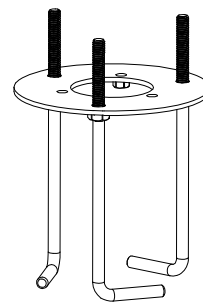

### Installation Instructions

Packing List		
	Base plate templates	1PCS
	Screw fixing plate	1PCS
	Screw M5*16	5PCS
	Screw M8	3PCS
	Nut M8	3PCS

AC 100-240V / AC 220-240V  
AC / 120-277V / 50/60Hz

0.9M

0.5M

### Physical Dimensions(mm/inch)

### The installation

①

②

③

④

## Instruction Manual

Product Specifications	14W		24W	
Input Voltage	AC 100-240 V/220-240V/120-277VAC			
Power Frequency	50 / 60 Hz			
Size(L x W x H)	Ø165×500mm (Ø6.5"×19.69")	Ø165×900mm (Ø6.5"×35.43")	Ø165×500mm (Ø6.5"×19.69")	Ø165×900mm (Ø6.5"×35.43")
Weight(Driver included)	4.5±0.3kg (9.92±0.66Lbs)	6.16±0.3kg (13.58±0.66Lbs)	4.5±0.3kg (9.92±0.66Lbs)	6.16±0.3kg (13.58±0.66Lbs)
Working Temperature	-30°C to + 50°C(-22°F to +122°F)			
Storing Temperature	-40°C to + 70°C(-40°F to +158°F)			