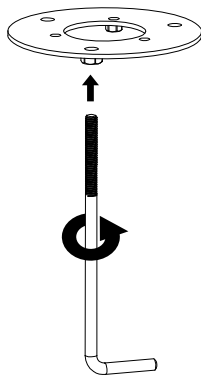

The installation

①