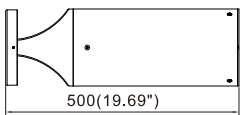

### Physical Dimensions(mm/inch)

## Instruction Manual

Product Specifications	14W		24W	
Input Voltage	AC 100-240 V/220-240V/120-277VAC			
Power Frequency	50 / 60 Hz			
Size(L x W x H)	Ø165×500mm (Ø6.5"×19.69")	Ø165×900mm (Ø6.5"×35.43")	Ø165×500mm (Ø6.5"×19.69")	Ø165×900mm (Ø6.5"×35.43")
Weight(Driver included)	4.5±0.3kg (9.92±0.66Lbs)	6.16±0.3kg (13.58±0.66Lbs)	4.5±0.3kg (9.92±0.66Lbs)	6.16±0.3kg (13.58±0.66Lbs)
Working Temperature	-30°C to + 50°C(-22°F to +122°F)			
Storing Temperature	-40°C to + 70°C(-40°F to +158°F)			