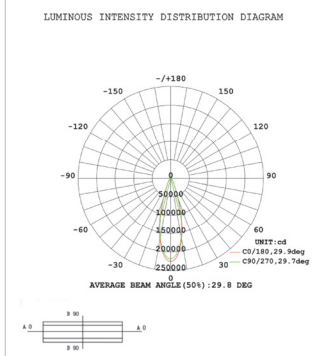

PHOTOMETRY:NEMA (IV)