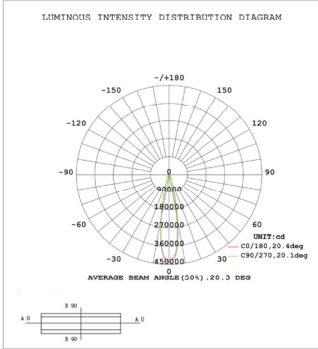

WSD LED INC
Green Lighting Resources

400W/600W

LED Stadium Eyes Light

PHOTOMETRY:NEMA (III)