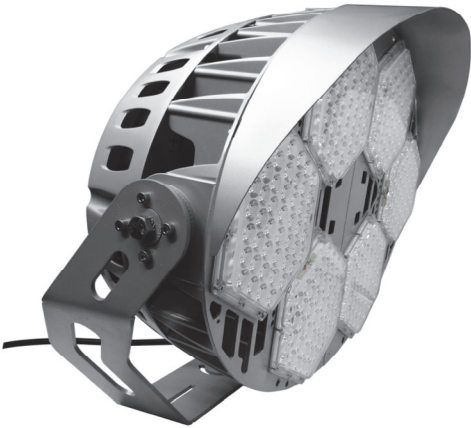

## LED Stadium Eyes Light

### PRODUCT FEATURES:

- ❖ Optical design, greatly improved the light utilization and evenness.
- ❖ High efficiency LED Driver, voltage AC120-277V / 277-480V.
- ❖ Cast Aluminum design, better cooling, light quality, LED Tj < 85°C.
- ❖ Excellent efficacy ≥ 140lm/w.
- ❖ 12V auxiliary dimming/Dali dimming (Option).

## PRODUCT APPLICATIONS:

The Stadium Eyes LED Lighting Series can be widely used for Indoor or Outdoor (Wet Location) Excellent for Large outdoor fields -stadiums, riding arenas, baseball and football fields, Other large outdoor areas: parks, docks, shipyard, airport and many other applications.

# LED Stadium Eyes Light

Remote control system: