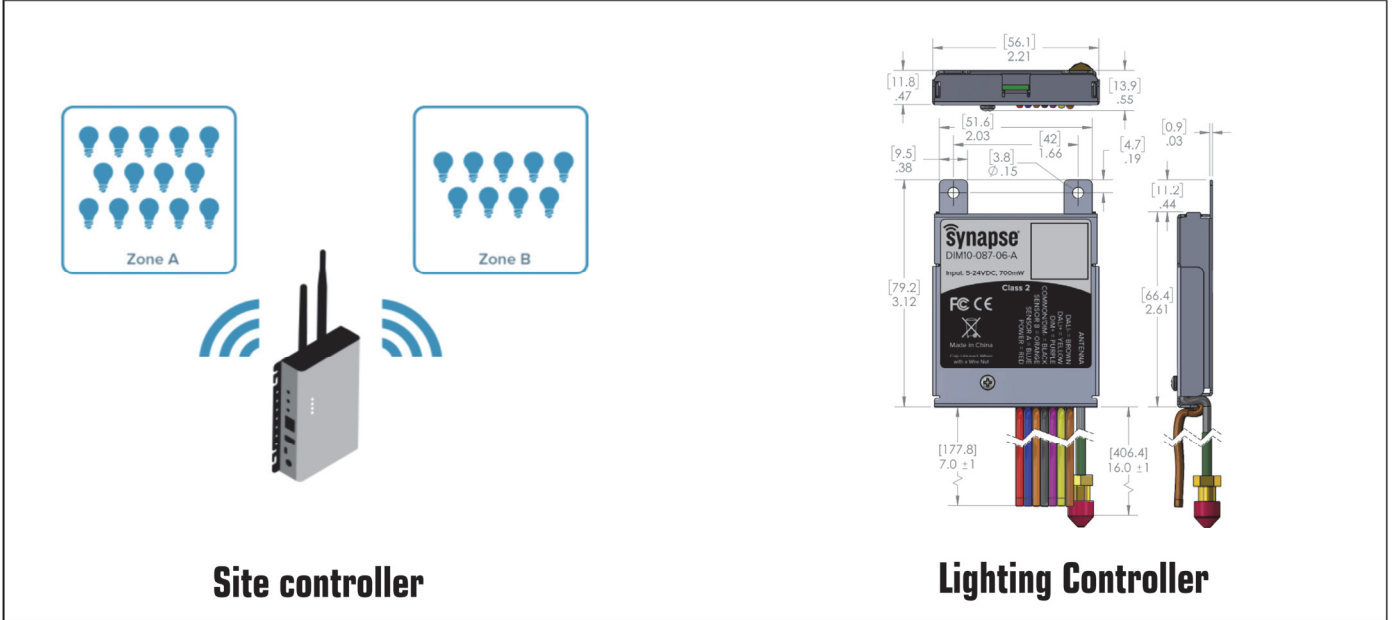

WSD LED INC
Green Lighting Resources

400W/600W

LED Stadium Eyes Light

Remote control system: