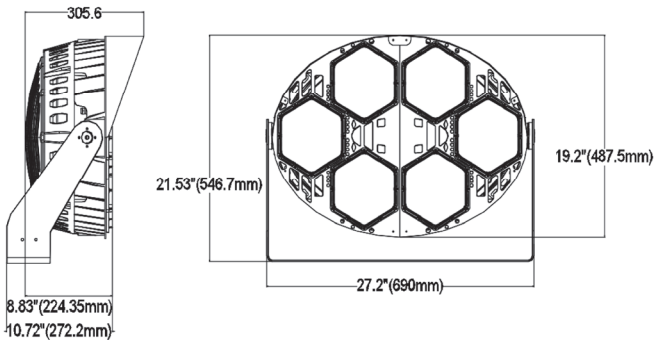

## Structure Features:

- Shell Materials: Aluminum & PC
- Finish: Dark Bronze/White/black/Silvery (Option)
- Net Weight: 22.5/23.5 KG (49.6/51.8 LBS)
- **Product Size: 690mmX546.7mmX277.2mm**  
(27.2"X21.5"X10.9")
- **Carton Size: 790mmX720mmX290mm**  
(31.1"X28.3"X11.4")