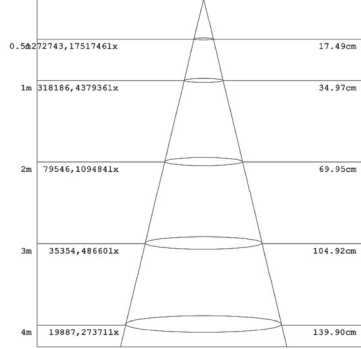

WSD LED INC
Green Lighting Resources

400W/600W

LED Stadium Eyes Light

PHOTOMETRY:NEMA (III)