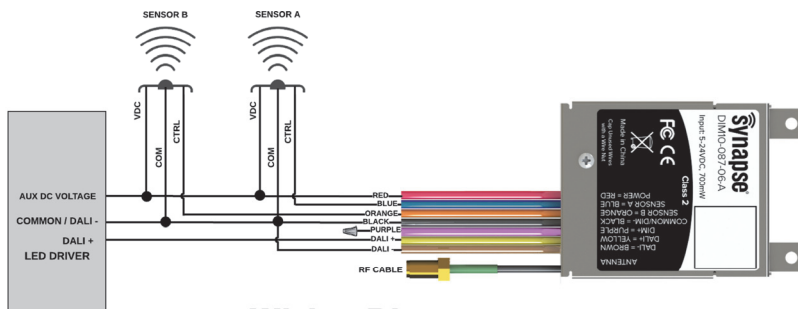

TECHNICAL PARAMETERS: DALI-2/ DIM to OFF Wireless Lighting Controller

Type	DIM10-087-06-A		
Input Power	5 to 24V DC, 700 mW max	IP Rating	IP30
Temperature	-40°C to +85°C	Dimming	0-10V, 10 mA (Max)
DALI-2	Limited to 8 LED Drivers	Wire Size	20 AWG, 6" Wires, 600V
Sensor Input	Analog: 0-10V Digital: 0-24V	Radio	SNAP 2.4GHz ; 802.15.4 +20 dBm Transmit Power -103 dBm Receive Sensitivity
Certifications	UL Recognized Component; CE; FCC/ IC; DLC Indoor/Outdoor; DiiA-DALI-2 Certification (Pending)	Warranty	5 Years

Wiring Diagram