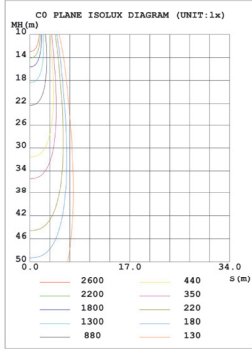

WSD LED INC
Green Lighting Resources

400W/600W

LED Stadium Eyes Light

PHOTOMETRY:NEMA (III)