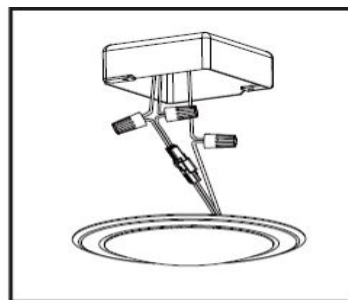

Installation

1.Wire the connector to house wiring and attach to fixture