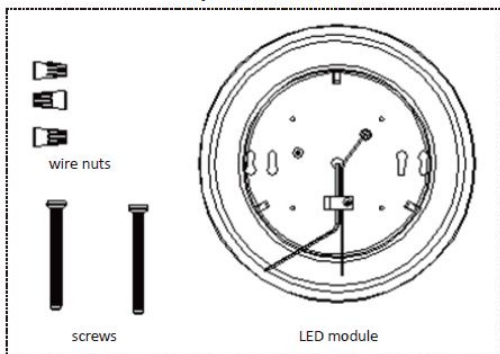

Specifications

Manufacturer:	WISDOM OPTOELECTRONICS TECHNOLOGY CO.,LTD
Indoor/Outdoor:	Indoor
Fixture Type:	Ceiling Mount
Application:	Damp Location
Technology:	LED
Product Demension	6"
Total Input Power (Watts):	15W
Total Light Output (lumens)	1050lm
Appearance/Correlated Color Temperature (K):	3000k/ 4000K/ 5000K
Light Sources Per Fixture:	Samsung LED Chip
CRI:	90
Power Factor:	>0.9
Light Source Life (hrs):	50000
Special Features:	Continuously Dimmable, No Dark Spot/Area
Installation:	Surface mounted
Markets:	United States, Canada

Required Contents