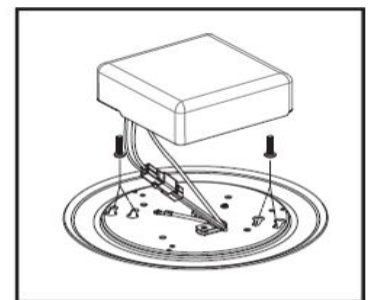

2.Attach fixture into J-Box with the screws provided