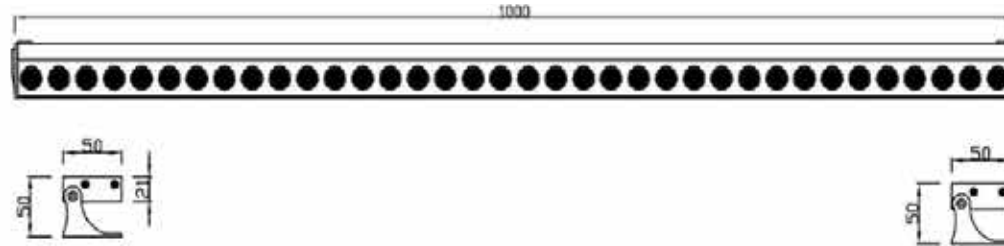

# Linear RGB Wall Washer

LOT-WW-24-7/LOT-WW-36-7

# Product Description

The Linear RGB Wall Washer is an excellent way to add dynamic, colorful lighting to your landscape or architectural lighting areas. This durable light is made with die-cast aluminum and is waterproof with an IP66 rating. It can work with a remote wireless control system or a DMX512 system in order to change the color effects with ease. This light has a wide variety of angle options available and an input voltage of DC24V. UV-free, mercury free, and lead-free, this environmentally friendly light will transform your space.

Product Number	LOT-WW-24-7/LOT-WW-36-7
Lumen Output	1080lm - 1620lm
Wattage	24W - 36W
Lumen Efficacy	45lm/w
CCT	RGB
Beam Angle	12° 20° 30° 40° 60° 15x40° 20x30°
Input Voltage	DC24v
IP Rating	IP66
Size	L1000xW50xH20mm
Control Options	Remote wireless control system or a DMX512