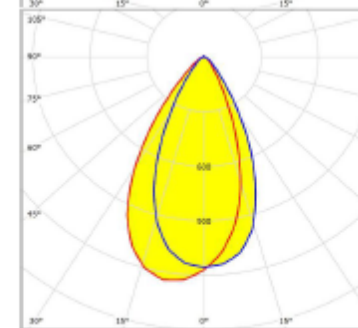

| | |
|-----------------------|--|
| Product Number | LOT-WW-6-5/LOT-WW-12-5/LOT-WW-18-5/LOT-WW-24-5/LOT-WW-36-5/LOT-WW-48-5 |
| Lumen Output | 270lm - 540lm - 810lm - 1080lm - 1620lm - 2160lm |
| Wattage | 6W - 12W - 18W - 24W - 36W - 48W |
| Lumen Efficacy | 45lm/w |
| CCT | RGB |
| Beam Angle | 15° 30° 45° 60° 90° |
| Input Voltage | 100-265v |
| IP Rating | IP66 |
| Size | 113x85x85mm 180x140x100mm 223x184x116mm 283x233x142mm |
| Control Method | IR Remote Wireless control and DMX control optional |

Light output:

Lamp type: LED
 Beam angle: 15°
 Nominal lamp power: 50W
 Luminous efficacy: 45 lm/W
 LOR: 100%

Lamp type: LED
 Beam angle: 40°
 Nominal lamp power: 30W
 Luminous efficacy: 45 lm/W
 LOR: 100%

Lamp type: LED
 Beam angle: 30°
 Nominal lamp power: 30W
 Luminous efficacy: 45 lm/W
 LOR: 100%

Lamp type: LED
 Beam angle: 10x60°
 Nominal lamp power: 50W
 Luminous efficacy: 45 lm/W
 LOR: 100%