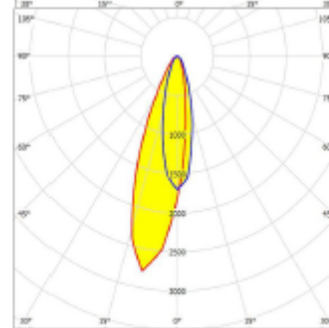

| | |
|-----------------------|--|
| Product Number | LOT-WW-6-5/LOT-WW-12-5/LOT-WW-18-5/LOT-WW-24-5/LOT-WW-36-5/LOT-WW-48-5 |
| Lumen Output | 270lm - 540lm - 810lm - 1080lm - 1620lm - 2160lm |
| Wattage | 6W - 12W - 18W - 24W - 36W - 48W |
| Lumen Efficacy | 45lm/w |
| CCT | RGB |
| Beam Angle | 15° 30° 45° 60° 90° |
| Input Voltage | 100-265v |
| IP Rating | IP66 |
| Size | 113x85x85mm 180x140x100mm 223x184x116mm 283x233x142mm |
| Control Method | IR Remote Wireless control and DMX control optional |

Light output:

Lamp type: LED
 Beam angle: 15°
 Nominal lamp power: 50W
 Luminous efficacy: 45 lm/W
 LOR: 100%

Lamp type: LED
 Beam angle: 40°
 Nominal lamp power: 30W
 Luminous efficacy: 45 lm/W
 LOR: 100%

Lamp type: LED
 Beam angle: 30°
 Nominal lamp power: 30W
 Luminous efficacy: 45 lm/W
 LOR: 100%

Lamp type: LED
 Beam angle: 10x60°
 Nominal lamp power: 50W
 Luminous efficacy: 45 lm/W
 LOR: 100%