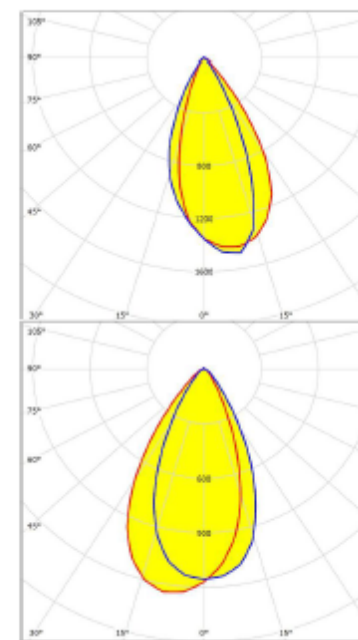

LED RGB Square Wall Washer

LOT-WW-6-5/LOT-WW-12-5/LOT-WW-18-5
 LOT-WW-24-5/LOT-WW-36-5/LOT-WW-48-5

LED RGB Square Wall Washer

LOT-WW-6-5/LOT-WW-12-5/LOT-WW-18-5
 LOT-WW-24-5/LOT-WW-36-5/LOT-WW-48-5

Product Description

| | |
|-----------------------|--|
| Product Number | LOT-WW-6-5/LOT-WW-12-5/LOT-WW-18-5/LOT-WW-24-5/LOT-WW-36-5/LOT-WW-48-5 |
| Lumen Output | 270lm - 540lm - 810lm - 1080lm - 1620lm - 2160lm |
| Wattage | 6W - 12W - 18W - 24W - 36W - 48W |
| Lumen Efficacy | 45lm/w |
| CCT | RGB |
| Beam Angle | 15° 30° 45° 60° 90° |
| Input Voltage | 100-265v |
| IP Rating | IP66 |
| Size | 113x85x85mm 180x140x100mm 223x184x116mm 283x233x142mm |
| Control Method | IR Remote Wireless control and DMX control optional |

Light output:

Lamp type: LED
 Beam angle: 15°
 Nominal lamp power: 50W
 Luminous efficacy: 45 lm/W
 LOR: 100%

Lamp type: LED
 Beam angle: 40°
 Nominal lamp power: 30W
 Luminous efficacy: 45 lm/W
 LOR: 100%

Lamp type: LED
 Beam angle: 30°
 Nominal lamp power: 30W
 Luminous efficacy: 45 lm/W
 LOR: 100%

Lamp type: LED
 Beam angle: 10x60°
 Nominal lamp power: 50W
 Luminous efficacy: 45 lm/W
 LOR: 100%