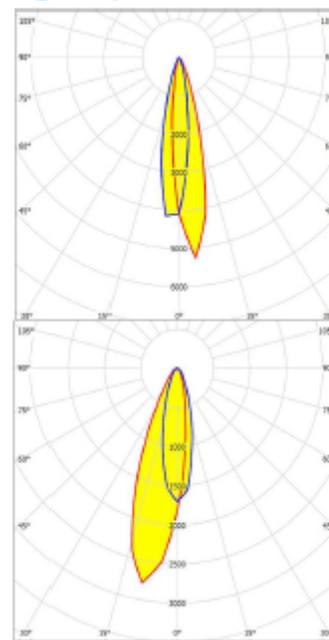

LED RGB Square Wall Washer

LOT-WW-6-5/LOT-WW-12-5/LOT-WW-18-5
 LOT-WW-24-5/LOT-WW-36-5/LOT-WW-48-5

LED RGB Square Wall Washer

LOT-WW-6-5/LOT-WW-12-5/LOT-WW-18-5
 LOT-WW-24-5/LOT-WW-36-5/LOT-WW-48-5

Product Description

| | |
|-----------------------|--|
| Product Number | LOT-WW-6-5/LOT-WW-12-5/LOT-WW-18-5/LOT-WW-24-5/LOT-WW-36-5/LOT-WW-48-5 |
| Lumen Output | 270lm - 540lm - 810lm - 1080lm - 1620lm - 2160lm |
| Wattage | 6W - 12W - 18W - 24W - 36W - 48W |
| Lumen Efficacy | 45lm/w |
| CCT | RGB |
| Beam Angle | 15° 30° 45° 60° 90° |
| Input Voltage | 100-265v |
| IP Rating | IP66 |
| Size | 113x85x85mm 180x140x100mm 223x184x116mm 283x233x142mm |
| Control Method | IR Remote Wireless control and DMX control optional |

Light output:

Lamp type: LED
 Beam angle: 15°
 Nominal lamp power: 50W
 Luminous efficacy: 45 lm/W
 LOR: 100%

Lamp type: LED
 Beam angle: 40°
 Nominal lamp power: 30W
 Luminous efficacy: 45 lm/W
 LOR: 100%

Lamp type: LED
 Beam angle: 30°
 Nominal lamp power: 30W
 Luminous efficacy: 45 lm/W
 LOR: 100%

Lamp type: LED
 Beam angle: 10x60°
 Nominal lamp power: 50W
 Luminous efficacy: 45 lm/W
 LOR: 100%