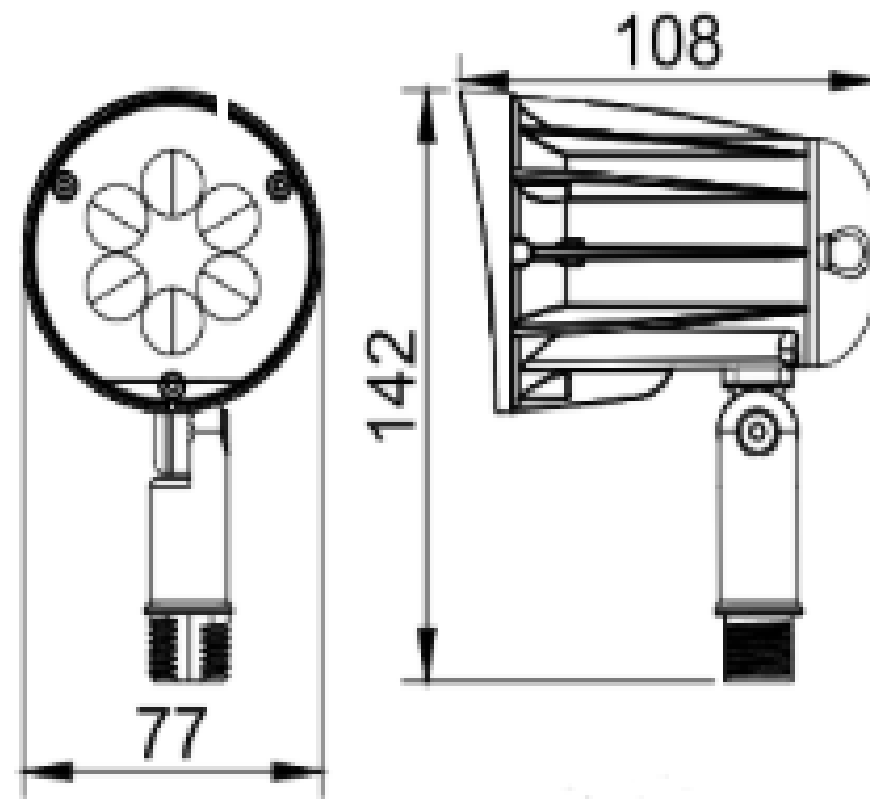

LED Landscape Spot Light

LOT-SP-6-7

LED Landscape Spot Light

LOT-SP-6-7

Product Number	LOT-SP-6-7
Lumen Output	680lm - 1370lm - 2740lm - 4000lm - 5700lm - 1700lm - 4200lm
Wattage	6W - 12W - 24W - 33W - 50W - 15W - 28W - 42W
Lumen Efficacy	114lm/w
CCT	3000k - 4000k - 5000k
Beam Angle	30° 60°
Input Voltage	12v 100-277v
IP Rating	IP65
Size	3 x 4,3 inch

Product Description

This LED Landscape Spot Light series is an excellent solution for bringing clear, consistent lighting to your property's landscape. Built for outdoor use, this fixture has an aluminum body with a built-in heat sink and a strong polycarbonate lens that resists both impact and friction. The LUMILEDS light source which provides bright, stable lighting free of hazardous materials or UV light. Use on trees, monuments, or building exteriors for excellent results.