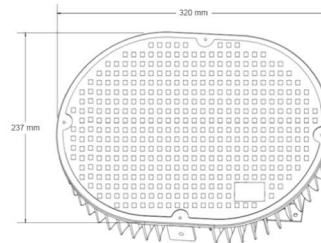

LED Retrofit

LED Commercial LED Retrofit

IP65
5
YEAR
WARRANTY

LED Commercial LED Retrofit

Part Number	LOT-RK-320-46	LOT-RK-370-46	LOT-RK-480-46	LOT-RK-300-46	LOT-RK-450-46
Lumen Output	34,926 lm	39,918 lm	50,766 lm	34,580 lm	48,136 lm
Wattage	320W	370W	480W	300W	450W
Lumen Efficacy	113.25 lm/w	108.15 lm/w	100.81 lm/w	110.16 lm/w	112.76 lm/w
CCT	5854 K	5924 K	5922 K	5880 K	5924 K
Beam Angle	120°(90° optional)				
Input Voltage	100-277Vac PF 0.9936	100-277Vac PF 0.9954	100-277Vac PF 0.9959	200-480Vac PF 0.9898	200-480Vac PF 0.9907
IP Rating	IP 65				
LED Driver	Meanwell				
Certification	UL, CE, PSE, SAA, RoHS				

Details

LED Technology

The 1# LED Retrofit Kit can be used to provide consistent, even lighting for commercialized and residential areas. This LED kit has an excellent color consistency because of its LM-80-rated LED chips. This product allows a variety of mounting positions so that you can pick according to your situation. This light has a very heavy-duty physical exterior because it a toughened aluminum housing and durable anti-resistant lens. The general lifespan of this product is 60,600 hours.

www.lightingoftomorrow.com
1-800-538-4446