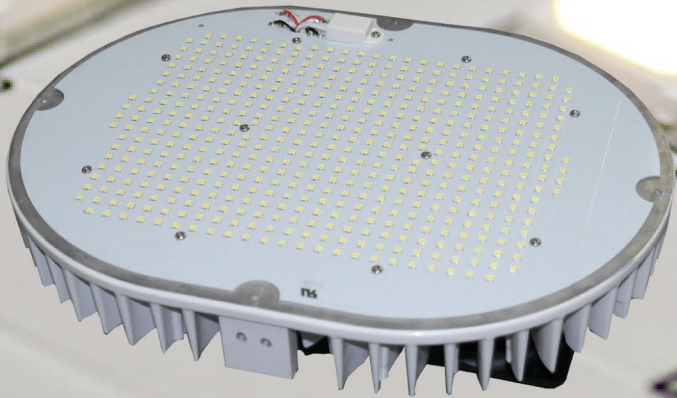

# LED Retrofit

LED Commercial LED Retrofit

IP65  
5  
YEAR  
WARRANTY

## LED Commercial LED Retrofit

Part Number	LOT-RK-320-46	LOT-RK-370-46	LOT-RK-480-46	LOT-RK-300-46	LOT-RK-450-46
Lumen Output	34,926 lm	39,918 lm	50,766 lm	34,580 lm	48,136 lm
Wattage	320W	370W	480W	300W	450W
Lumen Efficacy	113.25 lm/w	108.15 lm/w	100.81 lm/w	110.16 lm/w	112.76 lm/w
CCT	5854 K	5924 K	5922 K	5880 K	5924 K
Beam Angle	120°(90° optional)				
Input Voltage	100-277Vac PF 0.9936	100-277Vac PF 0.9954	100-277Vac PF 0.9959	200-480Vac PF 0.9898	200-480Vac PF 0.9907
IP Rating	IP 65				
LED Driver	Meanwell				
Certification	UL, CE, PSE, SAA, RoHS				

### LED Technology

The 1# LED Retrofit Kit can be used to provide consistent, even lighting for commercialized and residential areas. This LED kit has an excellent color consistency because of its LM-80-rated LED chips. This product allows a variety of mounting positions so that you can pick according to your situation. This light has a very heavy-duty physical exterior because it a toughened aluminum housing and durable anti-resistant lens. The general lifespan of this product is 60,600 hours.