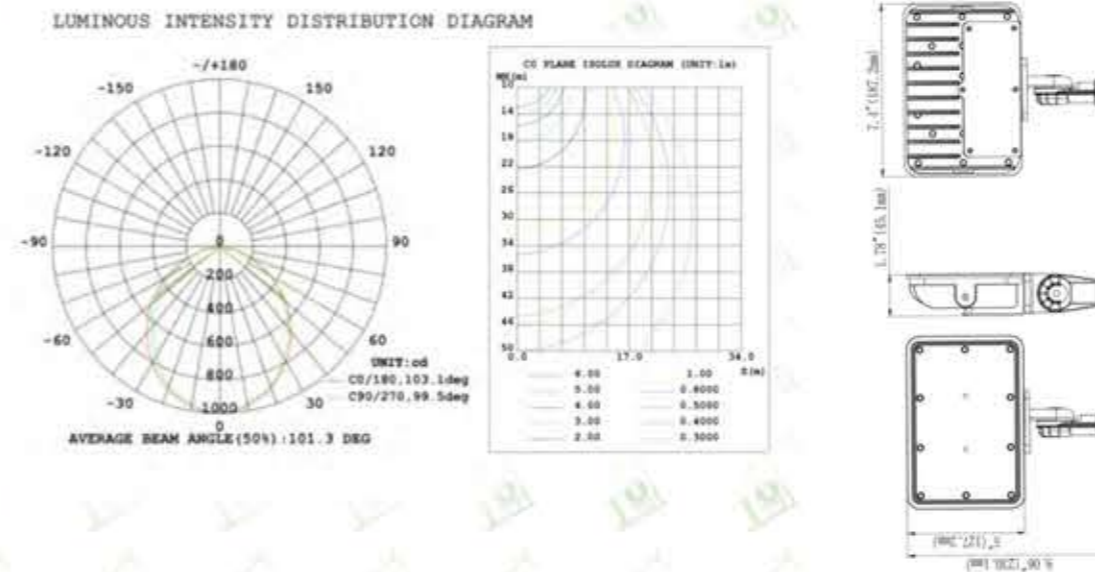

## LOT-FL-20-9

Part Number	LOT-FL-20-9-WW	LOT-FL-30-9-WW
Wattage	20W	30W
Lumens	2493	3512
Color Temperature	3K - 4K - 5K	
Angles	101	
Voltage	100-277Vac/50-60Hz	
CRI	Ra>80	
Rated Life	50,000 Hours	
Certifications	FCC, CE, RoHS, UL, DLC	

### Light Distribution Curve & Structure Features