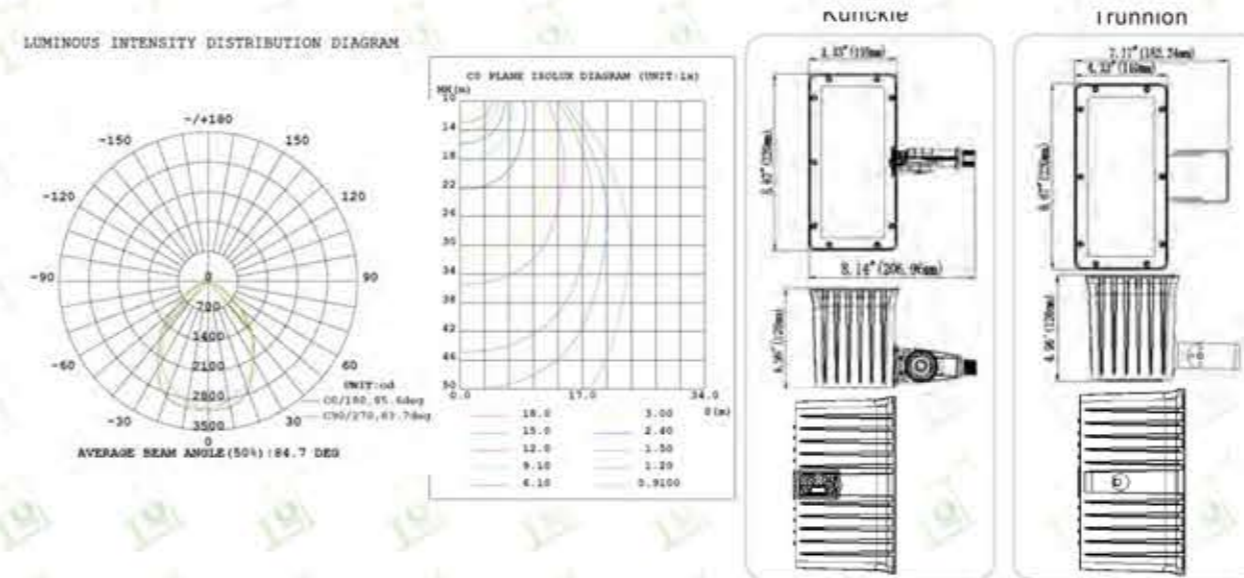

LED KNUCKLE FLOOD LIGHT

LOT-FL-45-10

Part Number	LOT-FL-45-10-WW	LOT-FL-70-10-WW
Wattage	45W	70W
Lumens	4950	6800
Color Temperature	3K - 4K - 5K	
Angles	80	
Voltage	100-277Vac/50-60Hz	
CRI	Ra>80	
Rated Life	50,000 Hours	
Certifications	FCC, CE, RoHS, UL, DLC	

Light Distribution Curve & Structure Features

PRODUCT DESCRIPTION

The LOT-FL-45-10 series is perfect for billboards, exterior architectural lighting, as well as tree or ornament lighting. Built for the outdoors, this waterproof LED fixture has a durable die-cast aluminum body. The integrated heat sink manages the light's thermal dissipation, ensuring a long lifespan of over 50,000 hours. The LED Knuckle Flood Light uses a CREE LED light source which provides intense, bright lighting that does not emit harmful UV lights.