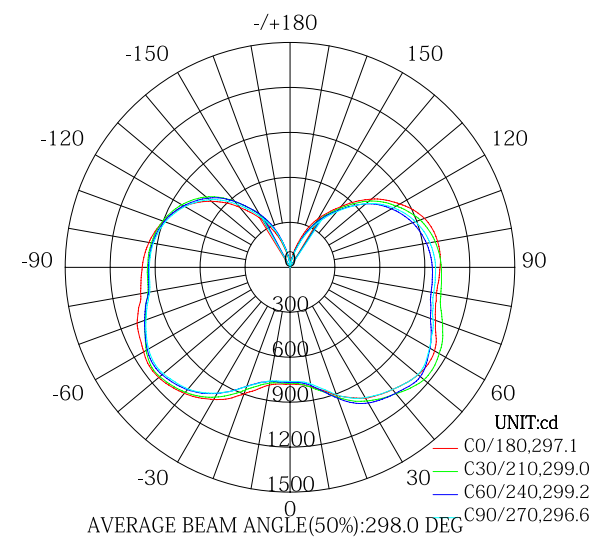

LED Corn Light

LED Corn Area Light

IP65

FIVE-YEAR
5
WARRANTY

LED Corn Area Light

Part Number	LOT-CR-27-6-CW	LOT-CR-36-6-CW	LOT-CR-45-6-CW	LOT-CR-54-6-CW	LOT-CR-80-6-CW	LOT-CR-100-6-CW
Lumen Output	3,240lm	4,320lm	5,400lm	6,480lm	10,000lm	12,500lm
Wattage	27W	36W	45W	54W	80W	100W
Lumen Efficacy	130lm/W					
CCT	4500~5500K(2500~5500K optional)					
Beam Angle	120°(90° optional)					
Input Voltage	100-277Vac 50-60Hz PF 0.9					
IP Rating	IP 64					
LED Driver	Meanwell					
Certification	UL, CE, PSE, SAA, RoHS					

Photometric

LED Technology

The LED Corn Light Series is a Mogul corn light useful for various applications such as area lighting, pole lighting, wall sconces, and other decorative outdoor fixtures. The No Sky Glow technology illuminates your property while greatly reducing light pollution – keeping our night skies starry and beautiful. UV-free and mercury-free, E26/E39 LED Corn Lights are designed to allow for proper airflow, ensuring a long lifespan. Available in wattages ranging from 5W-300W, these corn lights are excellent replacements for incandescent bulbs.