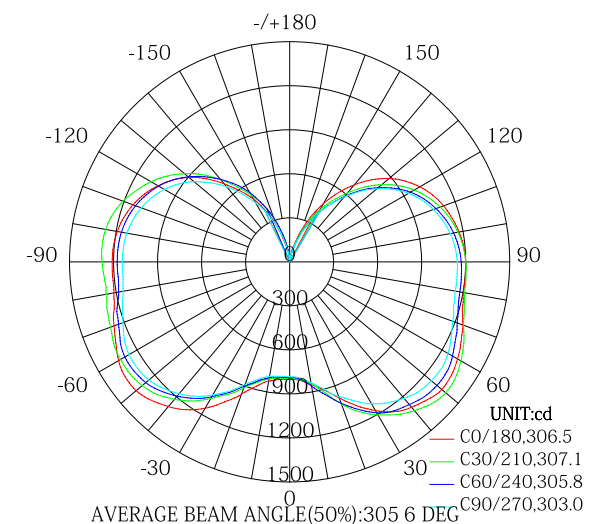

LED Corn Light

LED Corn Area Light

IP65

FIVE-YEAR
5
WARRANTY

LED Corn Area Light

Part Number	LOT-CR-27-6-CW	LOT-CR-36-6-CW	LOT-CR-45-6-CW	LOT-CR-54-6-CW	LOT-CR-80-6-CW	LOT-CR-100-6-CW
Lumen Output	3,240lm	4,320lm	5,400lm	6,480lm	10,000lm	12,500lm
Wattage	27W	36W	45W	54W	80W	100W
Lumen Efficacy	130lm/W					
CCT	4500~5500K(2500~5500K optional)					
Beam Angle	120°(90° optional)					
Input Voltage	100-277Vac 50-60Hz PF 0.9					
IP Rating	IP 64					
LED Driver	Meanwell					
Certification	UL, CE, PSE, SAA, RoHS					

Photometric

LED Technology

The LED Corn Light Series is a Mogul corn light useful for various applications such as area lighting, pole lighting, wall sconces, and other decorative outdoor fixtures. The No Sky Glow technology illuminates your property while greatly reducing light pollution – keeping our night skies starry and beautiful. UV-free and mercury-free, E26/E39 LED Corn Lights are designed to allow for proper airflow, ensuring a long lifespan. Available in wattages ranging from 5W-300W, these corn lights are excellent replacements for incandescent bulbs.