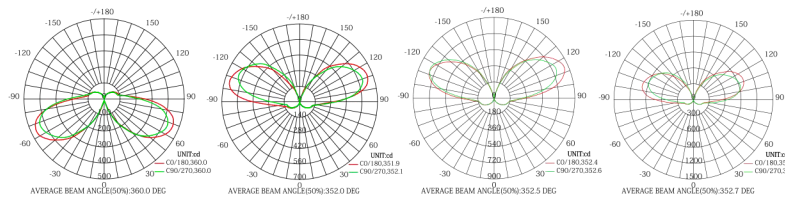

No Sky Glow

LED Corn Light

No Sky Glow LED Corn Light

Part Number	LOT-CR-24-10-CW	LOT-CR-45-10-CW	LOT-CR-55-10-CW
Lumen Output	2,600lm	4,725lm	5,670lm
Wattage	24W	45W	55W
Lumen Efficacy	130lm/W		
CCT	4500~5500K(2500~5500K optional)		
Beam Angle	120°(90° optional)		
Input Voltage	100-277Vac 50-60Hz PF 0.9		
IP Rating	IP 64		
LED Driver	Meanwell		
Certification	UL, CE, PSE, SAA, RoHS		

Photometric

LED Technology

The No Sky Glow LED Corn Light Series is a Mogul corn light useful for various applications such as area lighting, pole lighting, wall sconces, and other decorative outdoor fixtures. The No Sky Glow technology illuminates your property while greatly reducing light pollution – keeping our night skies stary and beautiful. UV-free and mercury-free, E26/E39 LED Corn Lights are designed to allow for proper airflow, ensuring a long lifespan. Available in wattages ranging from 5W-300W, these corn lights are excellent replacements for incandescent bulbs.