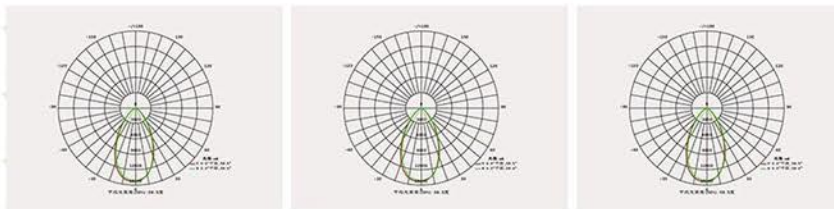

BOLLARD LAMP

LOT-BOL-M-2

Material	Glass	Lamp Holder	Product Dimensions (LxWxH) CM	Finish	IP (Protection Level)	Voltage	Packing Size (cm)
Aluminum	Clear	LED Fixture	Customizable	Black/ White	IP>65	Customizable	Walkway Lighting

PRODUCT DESCRIPTION

The LOT - BOL - M - 2 Series is a bollard lamp perfect for commercial walkways, residential community lighting, luxury homes, and park or garden paths. This sleek and contemporary aluminum lamp comes in a rust-resistant black or white finish. Available in clear glass with a range of color temperatures, this bollard lamp will add a warm glow or cool shine to any outdoor space.

Photometric Diagrams

www.lightingoftomorrow.com
1-800-538-4446