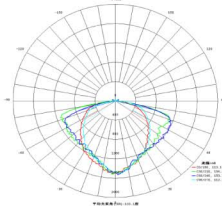

Canopy Light

Round Light

LED Round Canopy Light

| Part Number | LOT-CP-50-31 | LOT-CP-75-31 | LOT-CP-100-31 | LOT-CP-130-3 |
|----------------|----------------------------|--------------|---------------|--------------|
| Lumen Output | 6,000lm | 9,000lm | 12,000lm | 15,000lm |
| Wattage | 50W | 75W | 100W | 130W |
| Lumen Efficacy | 120lm/W | | | |
| CCT | 2700K, 4000K, 5000K, 5700K | | | |
| Beam Angle | 140° | | | |
| Input Voltage | 100-277Vac 50-60Hz PF 0.95 | | | |
| IP Rating | IP 65 | | | |
| LED Driver | Meanwell | | | |
| Certification | UL, CE, PSE, SAA, RoHS | | | |

Photometric Diagrams

Detail

LED Technology

The LED Round Canopy Light will be able to produce beautiful, bright lights for places such as parking garages, gas stations, stores, warehouses, and workshops. This canopy light has an effective heat management because of its integrated die-casting. This product is IP65 so it is waterproof. The general lifespan of this canopy light is 50,000 hours. This product is also ETL and DLC certified.