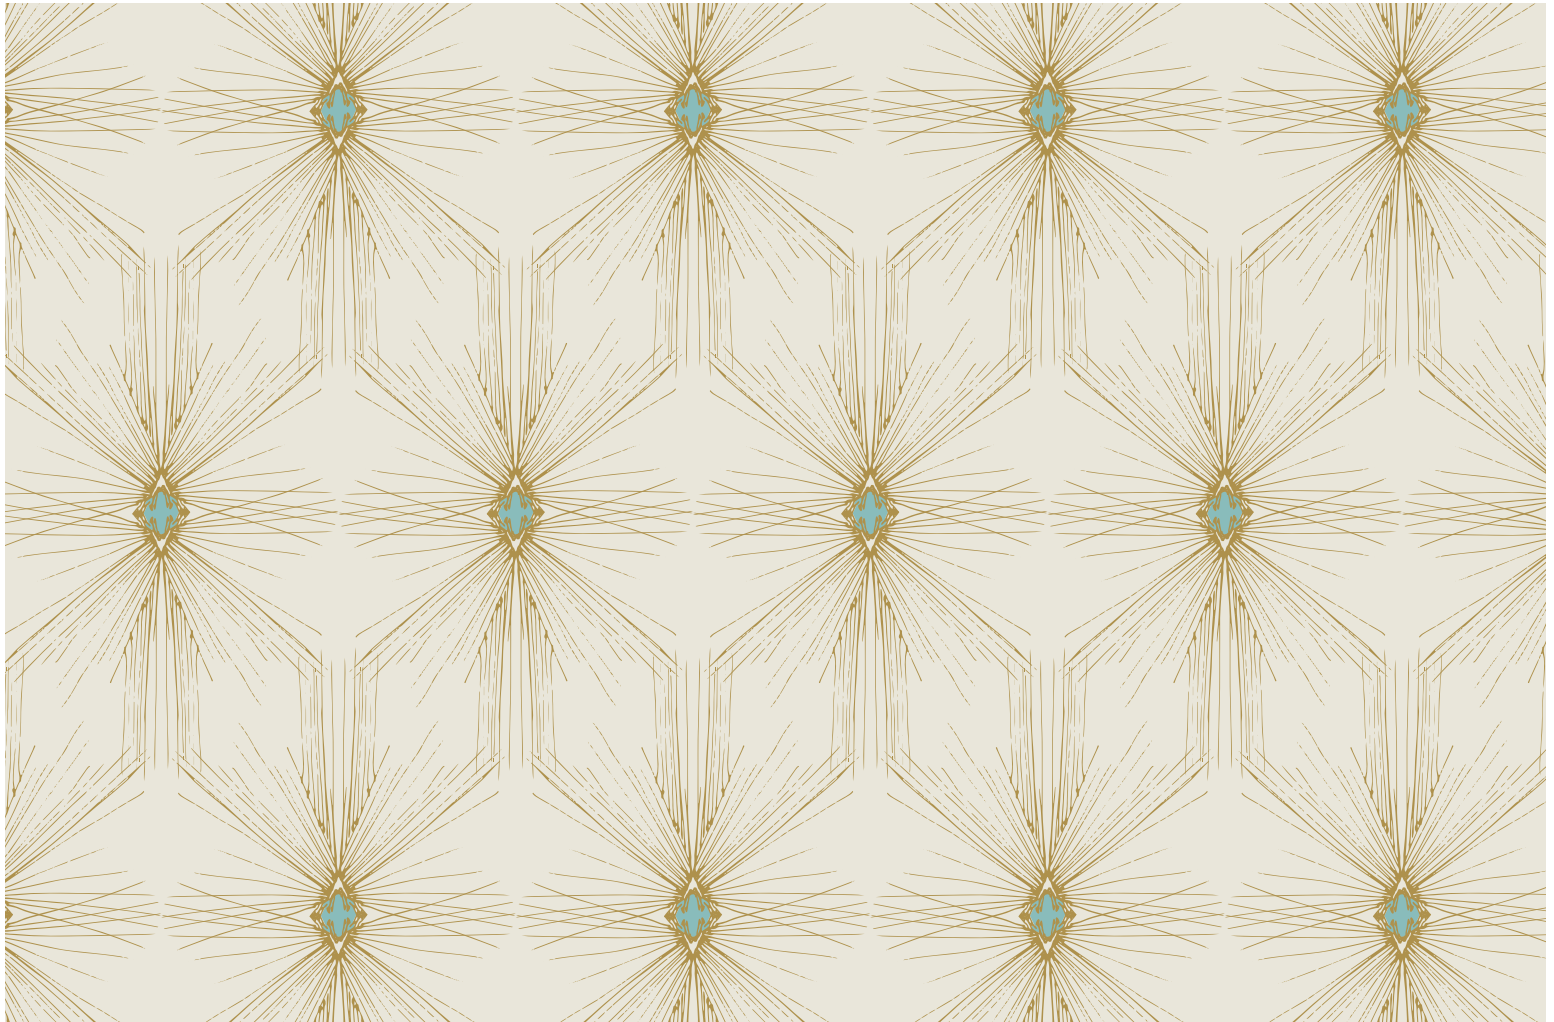

WENDY

MARTIN

TRUE NORTH WALLCOVERING

COLLECTION: GENESIS **TRIMMED WIDTH:** 27" **REPEAT:** 30" VERTICAL | 13.5" HORIZONTAL **SOLD BY:** 10 YD DOUBLE ROLL
MADE TO ORDER. PLEASE ALLOW 4-6 WEEKS

INCEPTION HEAVYWEIGHT PREMIUM WM-GTN146HWP

GROOVE
CLAY COATED | CHAMPAGNE
WM-GTN143CH

TULSA
NON-WOVEN PAPER
WM-GT148NW

AWAKEN
NON-WOVEN PAPER
WM-GTN140NW

MIDNIGHT
NON-WOVEN PAPER
WM-GTN147NW

BREATHE
NON-WOVEN PAPER
WM-GTN141NW

HUSK
CLAY COATED | PARCHMENT
WM-GTN145PCH