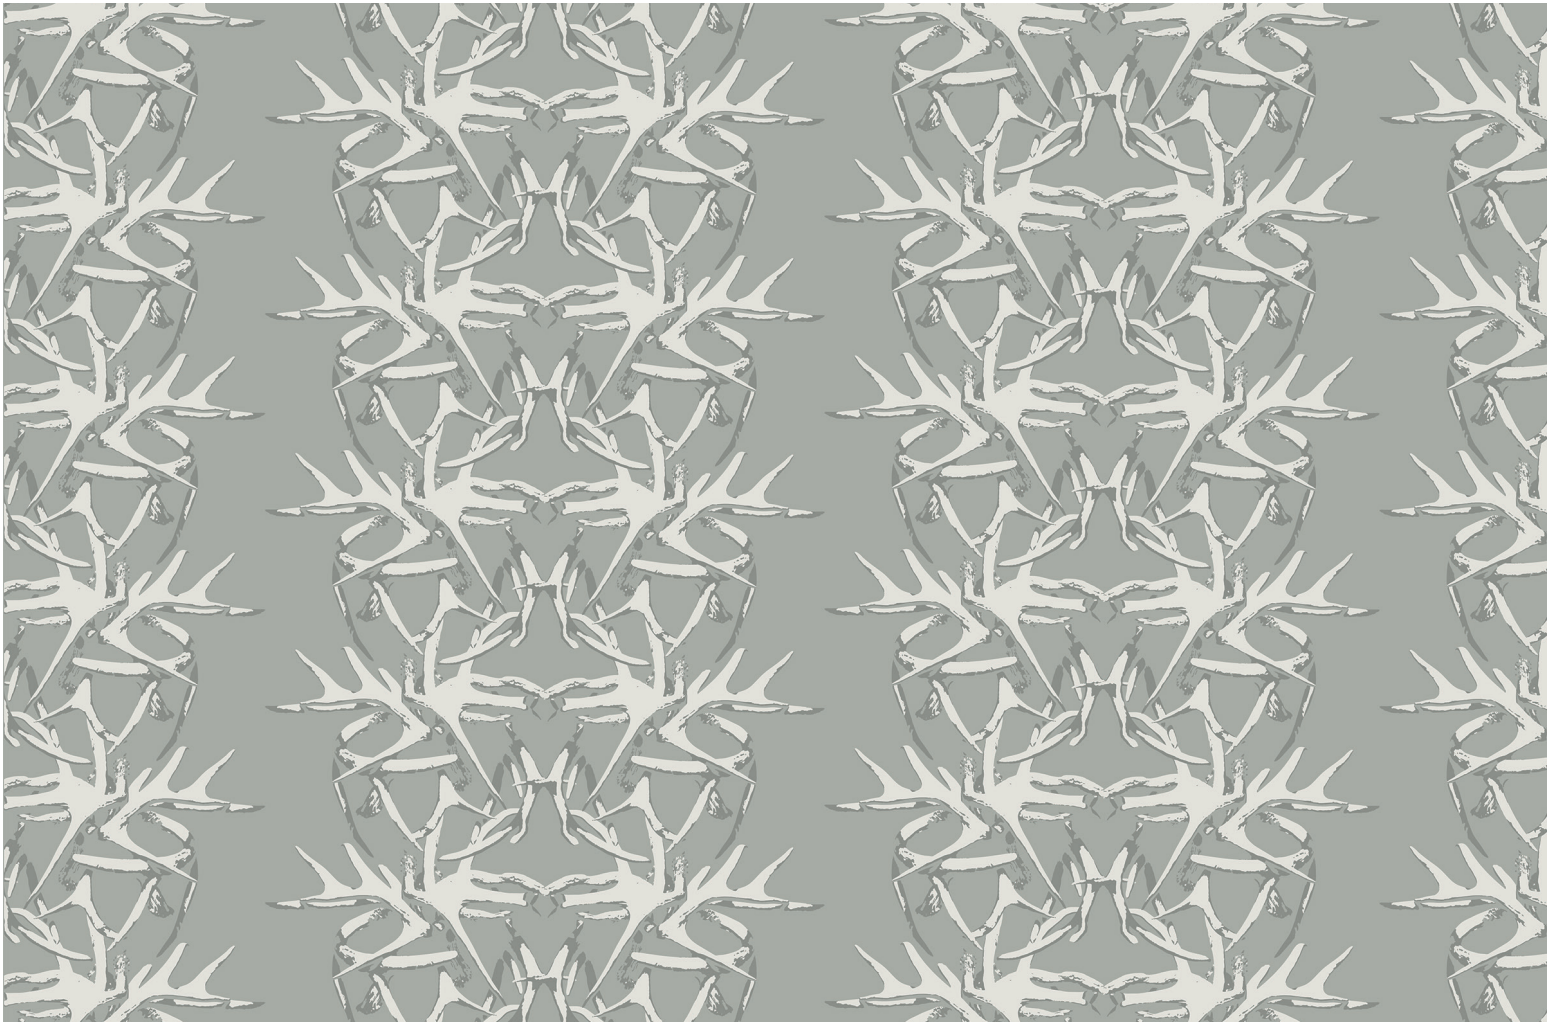

WENDY

MARTIN

SHED WALLCOVERING

COLLECTION: GENESIS **TRIMMED WIDTH:** 27" **REPEAT:** 4.75" VERTICAL | 13.5" HORIZONTAL

SOLD BY: 10 YD DOUBLE ROLL **LEAD TIME:** MADE TO ORDER. PLEASE ALLOW 4-6 WEEKS

ICE NON-WOVEN WM-GSD137NW

PEAT
NON-WOVEN PAPER
WM-GSD139NW

MONARCH
CLAY COATED | CHAMPAGNE
WM-GSD1001CH

FERN
NON-WOVEN PAPER
WM-GSD135NW

LAKE
NON-WOVEN PAPER
WM-GSD134NW

SHEARLING
NON-WOVEN PAPER
WM-GSD136NW

PEONY
CLAY COATED | MICA
WM-GSD138M